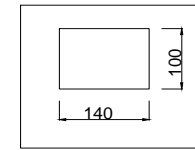

FREYA
TRADITION OF QUALITY

Instruction

FR5012PL-05CH

5 x E14 (40W)

Model: FR5012PL-05CH

Series: Anita

Ceiling Lamps