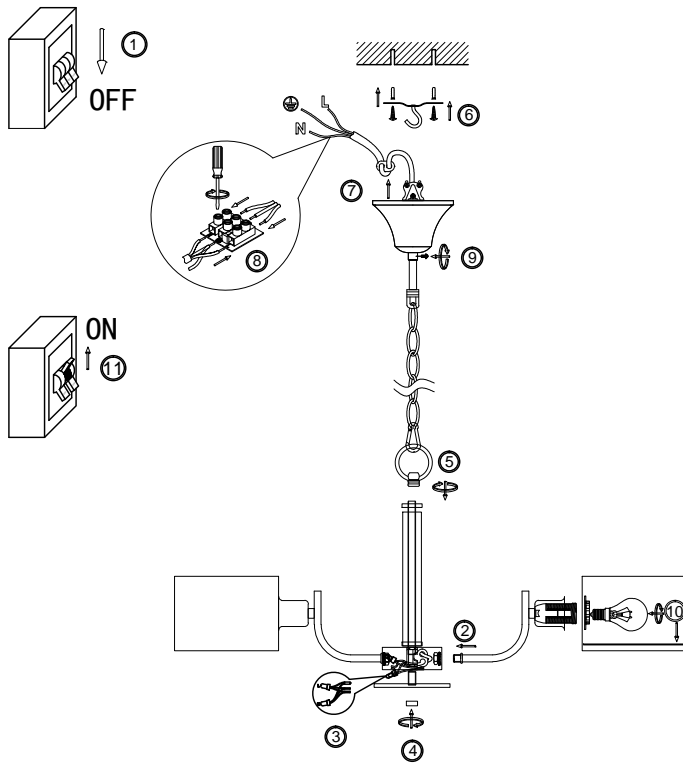

FREYA
TRADITION OF QUALITY

Instruction

FR5012PL-05CH

5 x E14 (40W)

Model: FR5012PL-05CH

Series: Anita

Ceiling Lamps