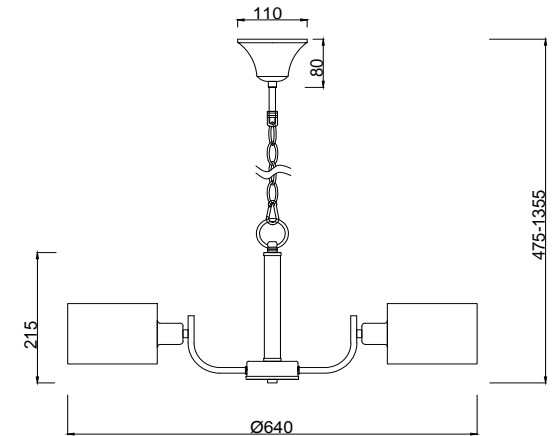

FREYA
TRADITION OF QUALITY

Instruction

FR5012PL-05CH

5 x E14 (40W)

Model: FR5012PL-05CH

Series: Anita

Ceiling Lamps