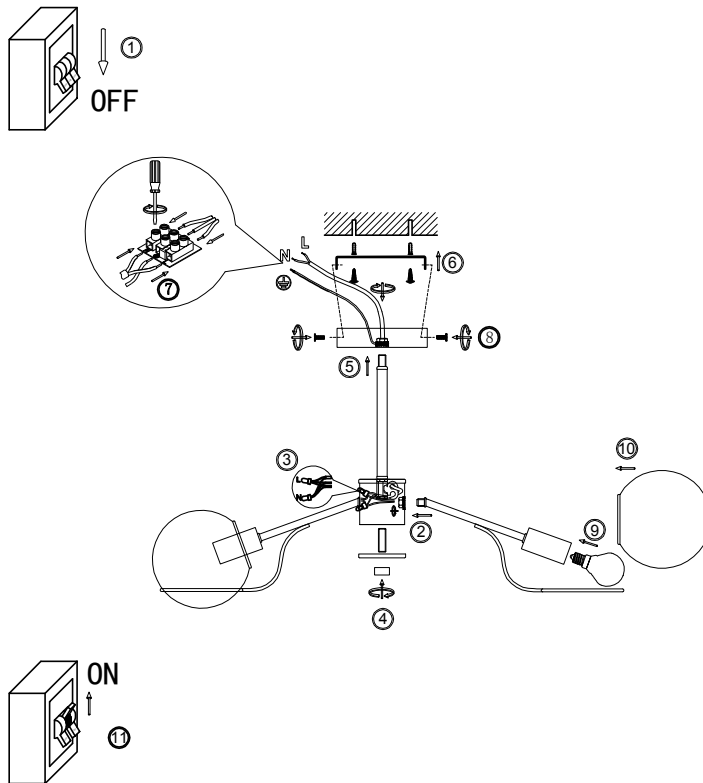

FREYA
TRADITION OF QUALITY

Instruction

FR5014PL-05CH

5 x E14 (40W)

Model: FR5014PL-05CH
Series: Sally

Ceiling Lamps