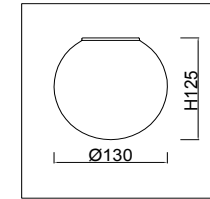

FREYA
TRADITION OF QUALITY

Instruction

FR5014PL-05CH

5 x E14 (40W)

Model: FR5014PL-05CH
Series: Sally

Ceiling Lamps