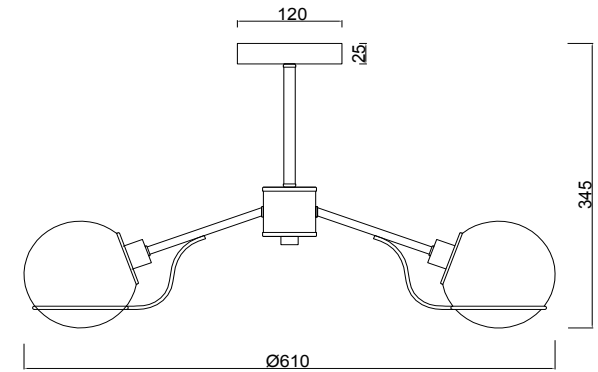

FREYA
TRADITION OF QUALITY

Instruction

FR5014PL-05CH

5 x E14 (40W)

Model: FR5014PL-05CH
Series: Sally

Ceiling Lamps