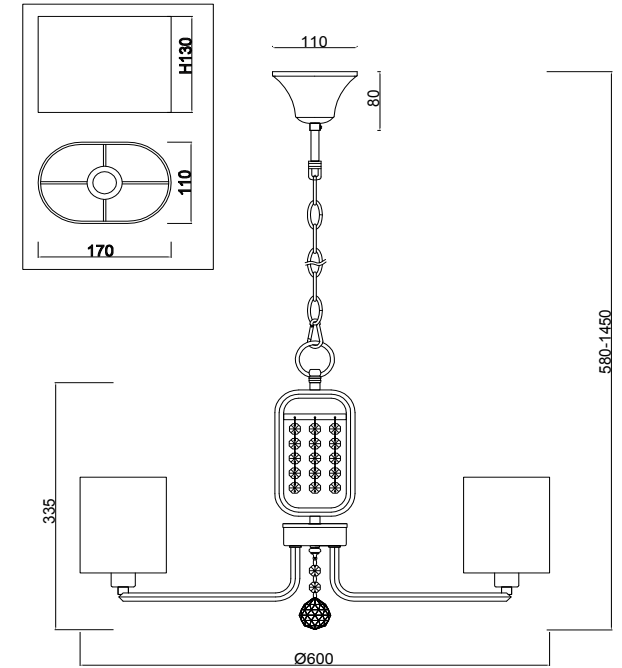

# Instruction

FR5016PL-05CH

5 x E14 (40W)

Model: FR5016PL-05CH

Series: Elin

Ceiling Lamps