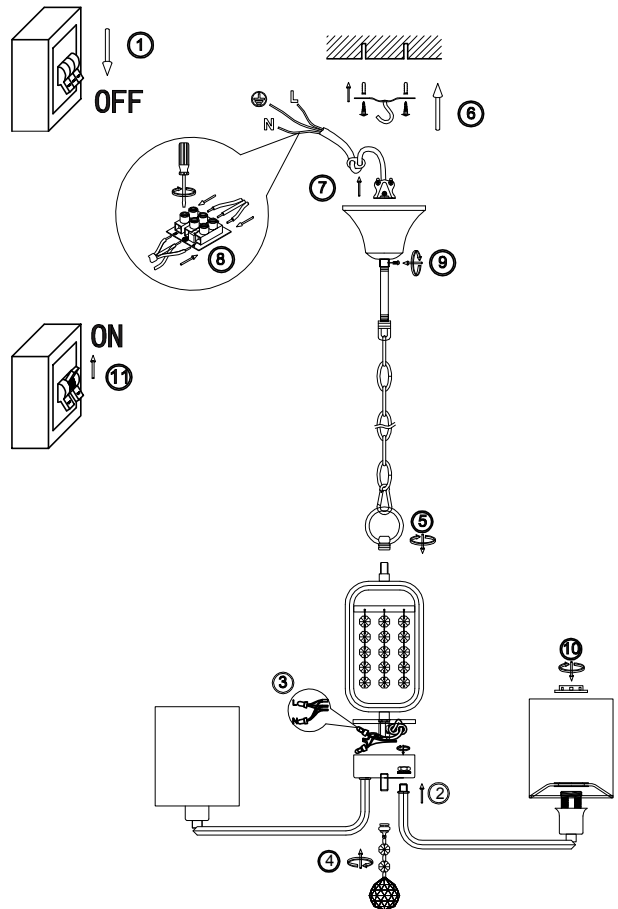

# Instruction

FR5016PL-05CH

5 x E14 (40W)

Model: FR5016PL-05CH

Series: Elin

Ceiling Lamps