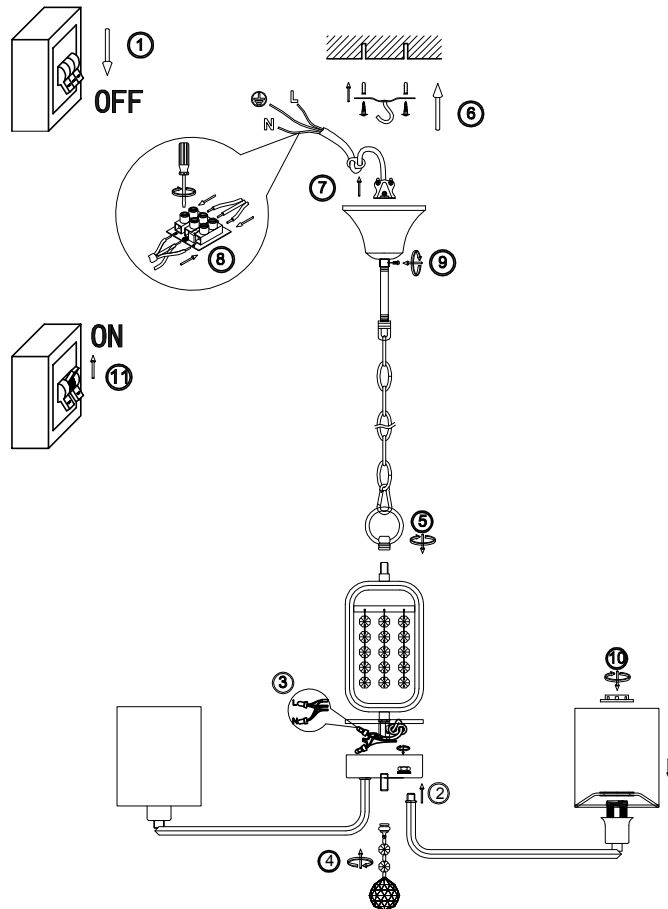

FREYA
TRADITION OF QUALITY

Instruction

FR5016PL-08CH

8 x E14 (40W)

Model: FR5016PL-08CH

Series: Elin

Ceiling Lamps