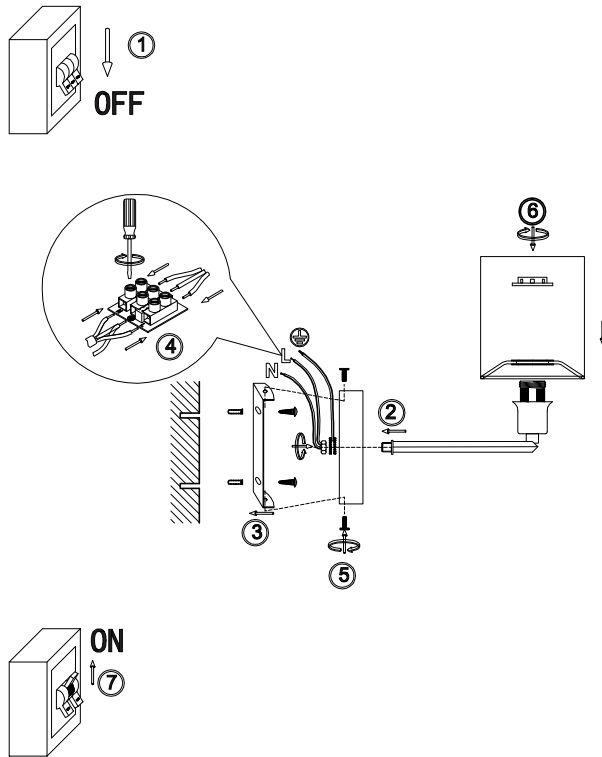

FREYA
TRADITION OF QUALITY

Instruction

FR5016WL-01CH

1 x E14 (40W)

Model: FR5016WL-01CH

Series: Elin

Wall Lamps