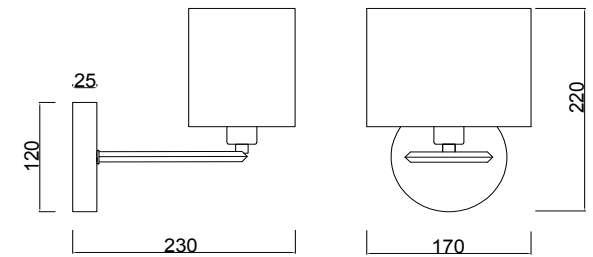

FREYA
TRADITION OF QUALITY

Instruction

FR5016WL-01CH

1 x E14 (40W)

Model: FR5016WL-01CH

Series: Elin

Wall Lamps