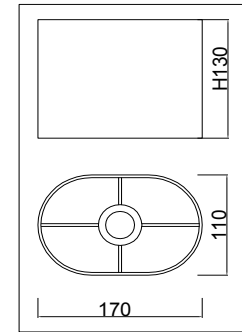

FREYA
TRADITION OF QUALITY

Instruction

FR5016WL-01CH

1 x E14 (40W)

Model: FR5016WL-01CH

Series: Elin

Wall Lamps