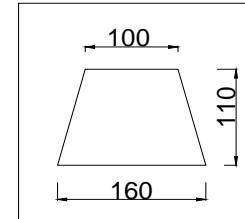

FREYA
TRADITION OF QUALITY

Instruction

FR5019WL-01CH

1 x E14 (40W)

Model: FR5019WL-01CH

Series: Felisa

Wall Lamps