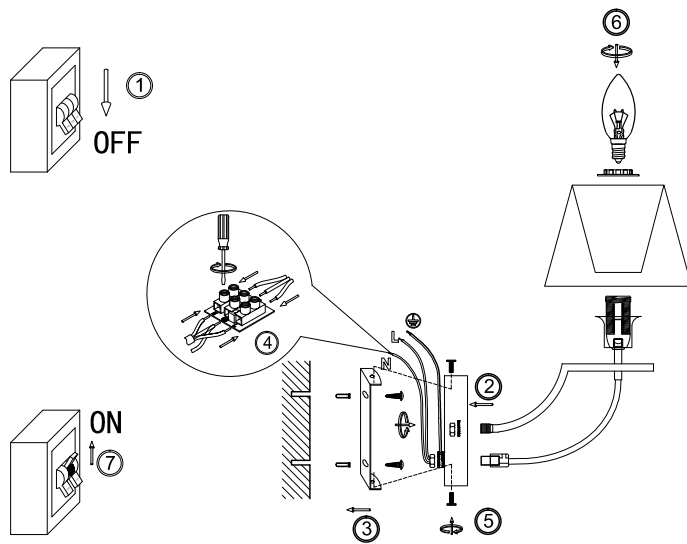

FREYA
TRADITION OF QUALITY

Instruction

FR5019WL-01CH

1 x E14 (40W)

Model: FR5019WL-01CH

Series: Felisa

Wall Lamps