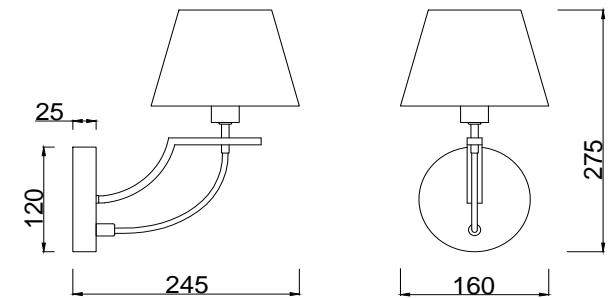

FREYA
TRADITION OF QUALITY

Instruction

FR5019WL-01CH

1 x E14 (40W)

Model: FR5019WL-01CH

Series: Felisa

Wall Lamps