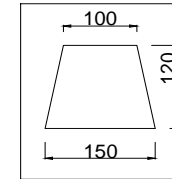

FREYA
TRADITION OF QUALITY

Instruction

FR5020PL-05CH

5 x E14 (40W)

Model: FR5020PL-05CH
Series: Clarissa

Ceiling Lamps