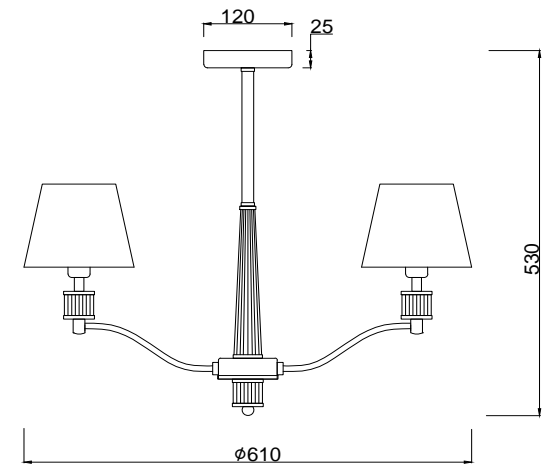

FREYA
TRADITION OF QUALITY

Instruction

FR5020PL-05CH

5 x E14 (40W)

Model: FR5020PL-05CH
Series: Clarissa

Ceiling Lamps