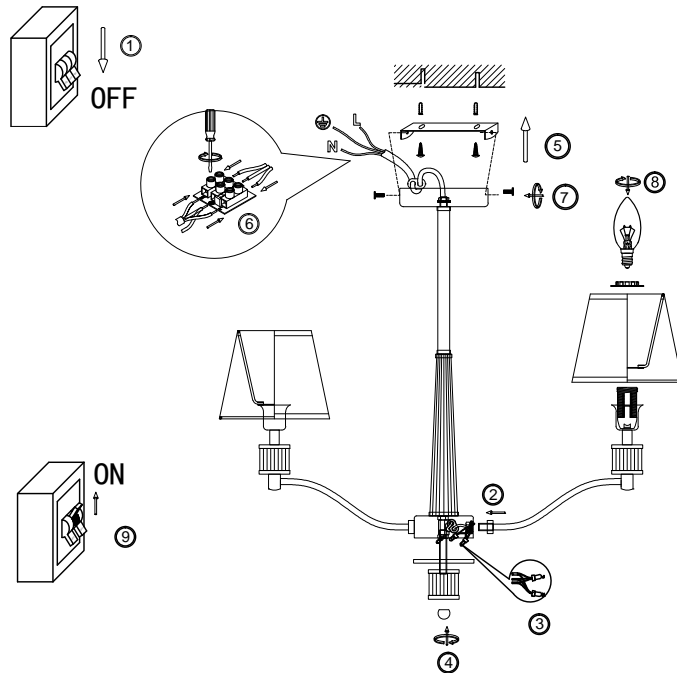

FREYA
TRADITION OF QUALITY

Instruction

FR5020PL-05CH

5 x E14 (40W)

Model: FR5020PL-05CH
Series: Clarissa

Ceiling Lamps