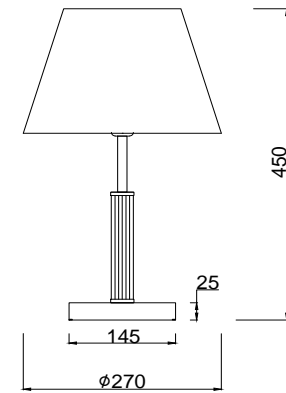

FREYA
TRADITION OF QUALITY

Instruction

FR5020TL-01CH

1 x E14 (40W)

Model: FR5020TL-01CH
Series: Clarissa

Table Lamps