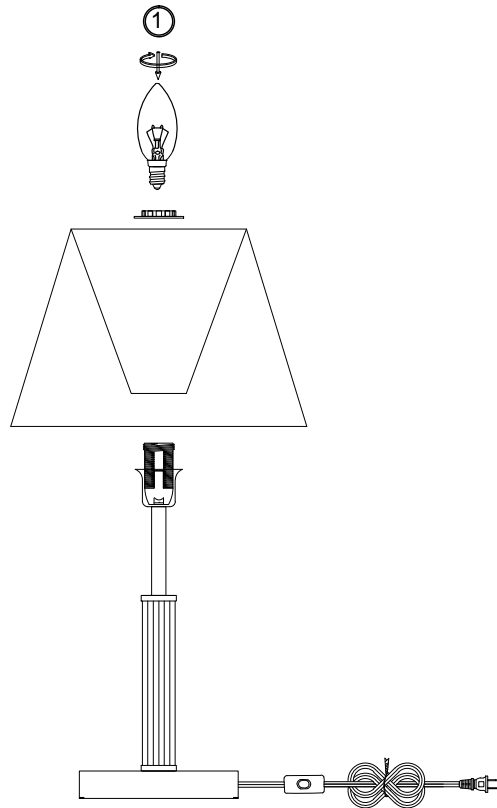

FREYA
TRADITION OF QUALITY

Instruction

FR5020TL-01CH

1 x E14 (40W)

Model: FR5020TL-01CH
Series: Clarissa

Table Lamps