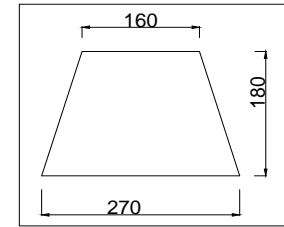

FREYA
TRADITION OF QUALITY

Instruction

FR5020TL-01CH

1 x E14 (40W)

Model: FR5020TL-01CH
Series: Clarissa

Table Lamps