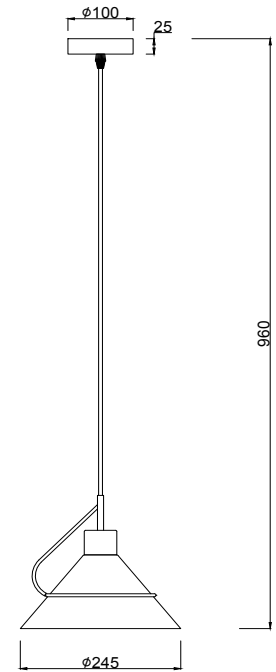

FREYA
TRADITION OF QUALITY

Instruction

FR5025PL-01B

1 x E27 (60W)

Model: FR5025PL-01B
Series: Amis

Ceiling Lamps