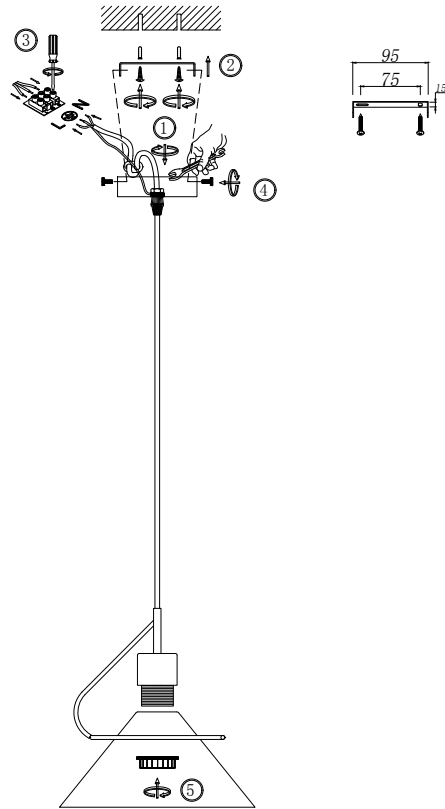

FREYA
TRADITION OF QUALITY

Instruction

FR5025PL-01B

1 x E27 (60W)

Model: FR5025PL-01B
Series: Amis

Ceiling Lamps