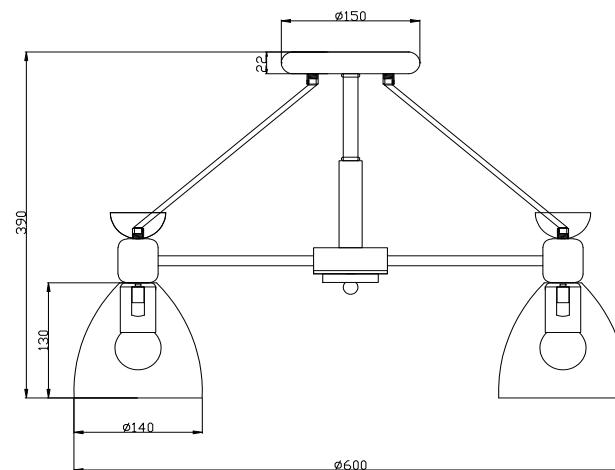

FREYA
TRADITION OF QUALITY

Instruction

FR5033CL-05W

5 x E27 (60W)

Model: FR5033CL-05W

Series: Delia

Ceiling Lamps