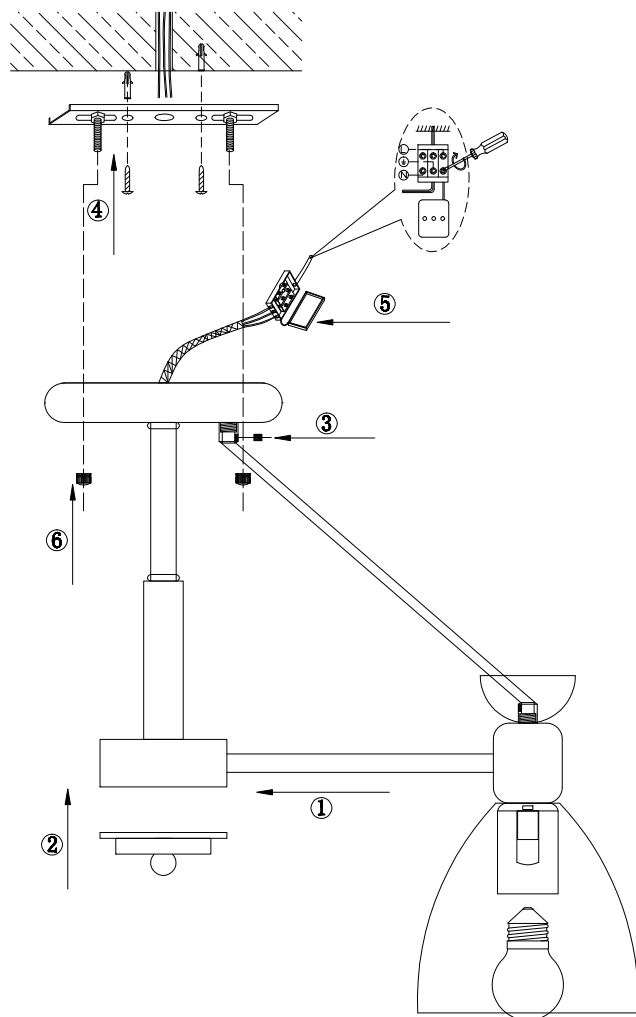

FREYA
TRADITION OF QUALITY

Instruction

FR5033CL-05W

5 x E27 (60W)

Model: FR5033CL-05W

Series: Delia

Ceiling Lamps