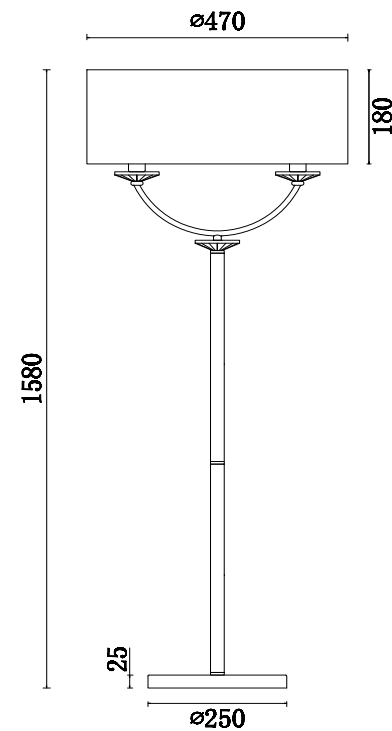

FREYA
TRADITION OF QUALITY

Instruction

FR5034FL-02CH

2 x E14 (40W)

Model: FR5034FL-02CH
Series: Tina

Floor Lamps