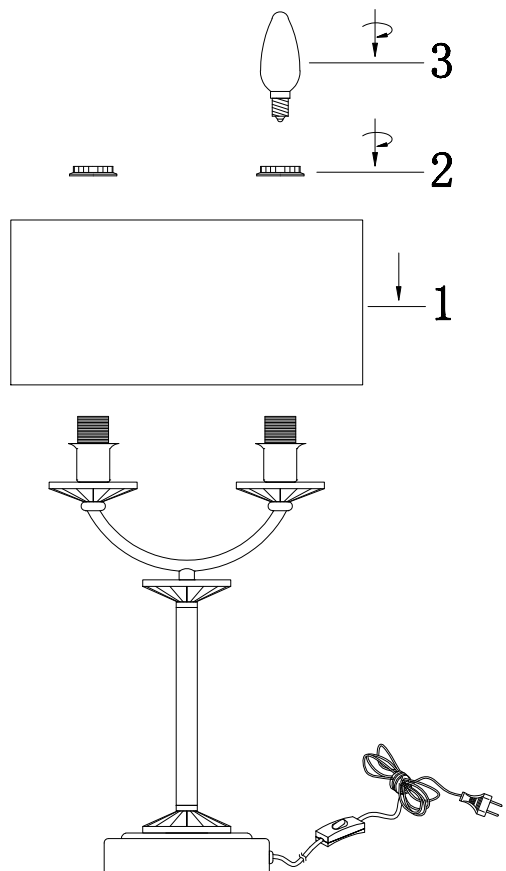

Instruction

FR5034TL-02CH

Model: FR5034TL-02CH
Series: Tina

Table Lamps