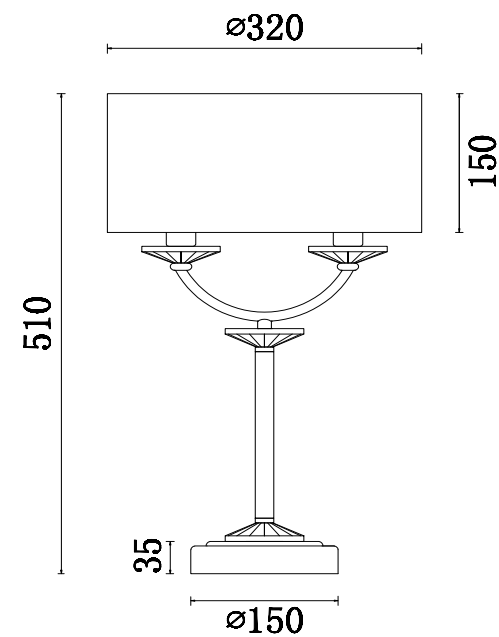

Instruction

FR5034TL-02CH

Model: FR5034TL-02CH
Series: Tina

Table Lamps