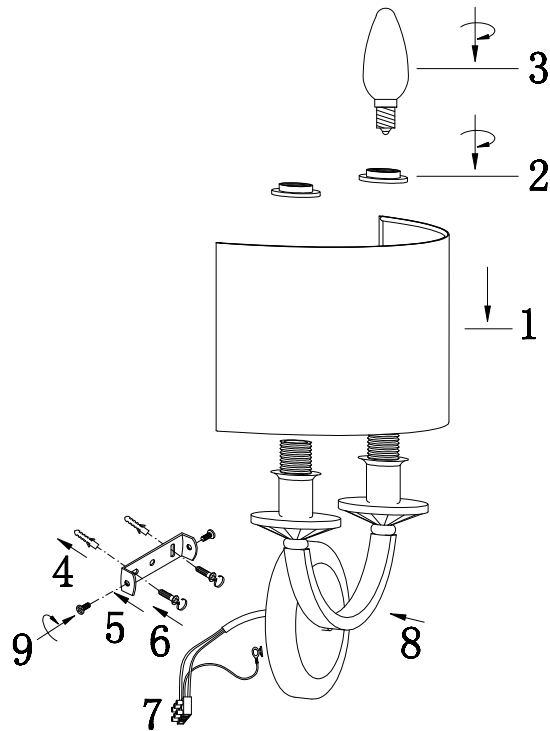

# Instruction

FR5034WL-02CH

2 x E14 (40W)

Model: FR5034WL-02CH

Series: Tina

Wall Lamps