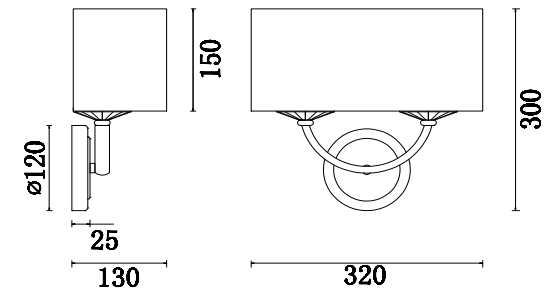

# Instruction

FR5034WL-02CH

2 x E14 (40W)

Model: FR5034WL-02CH

Series: Tina

Wall Lamps