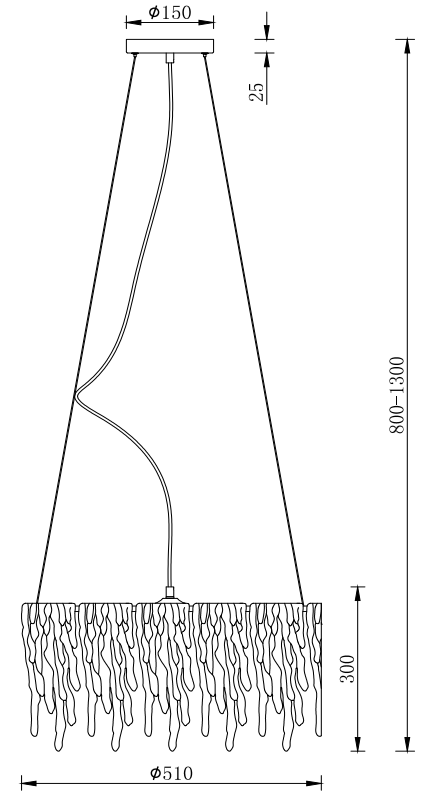

# Instruction

FR5035PL-04CH

4 x E14 (40W)

Model: FR5035PL-04CH

Series: Pamela

Ceiling Lamps