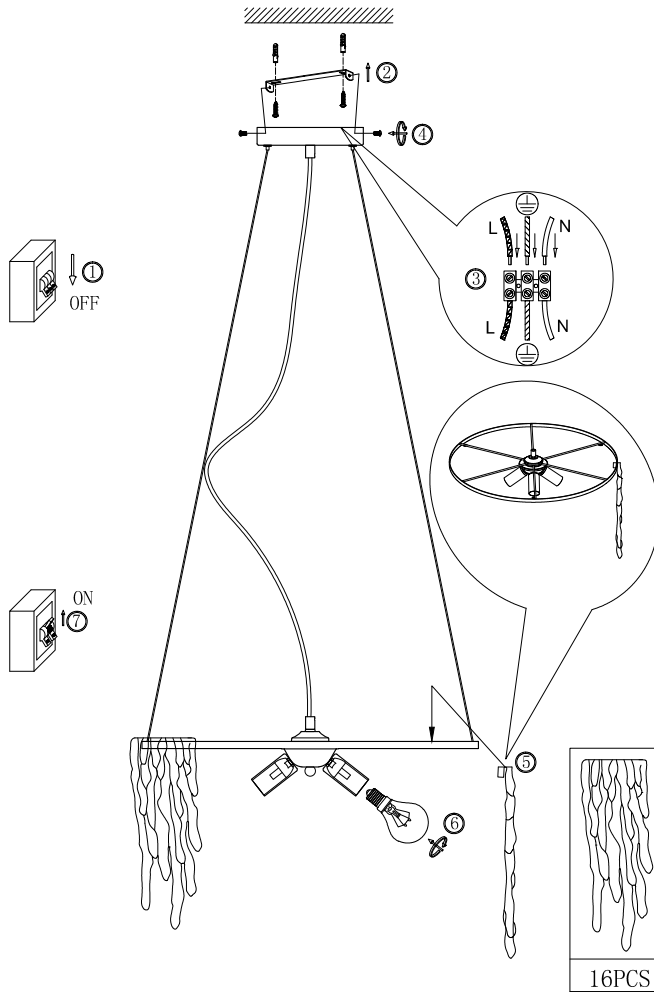

# Instruction

FR5035PL-04CH

4 x E14 (40W)

Model: FR5035PL-04CH

Series: Pamela

Ceiling Lamps