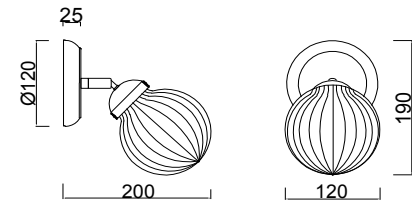

FREYA
TRADITION OF QUALITY

Instruction

FR5041CW-01BS

1 x E14 (40W)

Model: FR5041CW-01BS
Collection: Modern
Series: Daisy

Wall Lamps