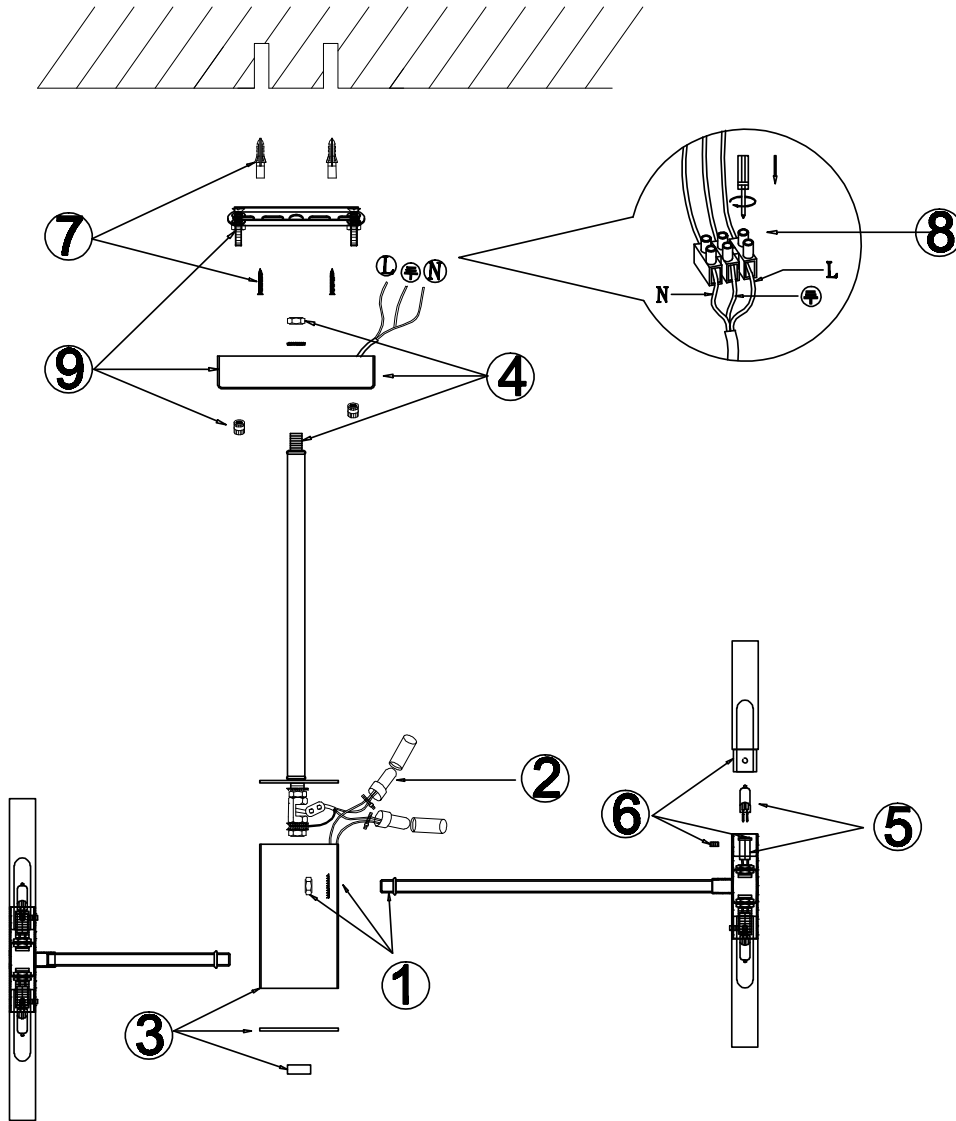

FREYA
TRADITION OF QUALITY

Instruction

FR5046PL-24CH

24 x G4 (3W)

Model: FR5046PL-24CH
Collection: Modern
Series: Consuelo

Ceiling Lamps