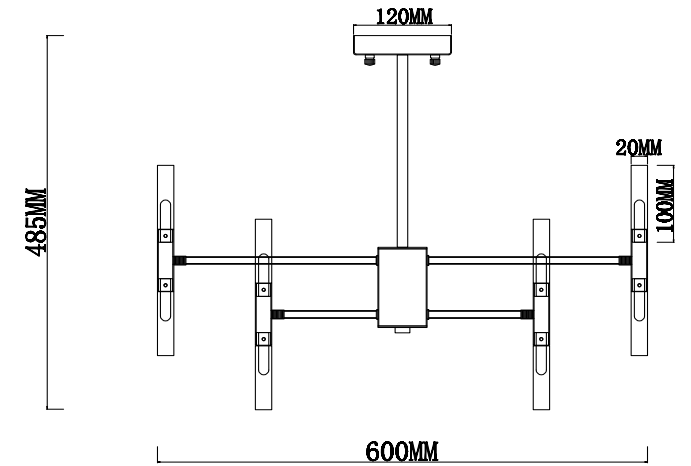

FREYA
TRADITION OF QUALITY

Instruction

FR5046PL-24CH

24 x G4 (3W)

Model: FR5046PL-24CH
Collection: Modern
Series: Consuelo

Ceiling Lamps