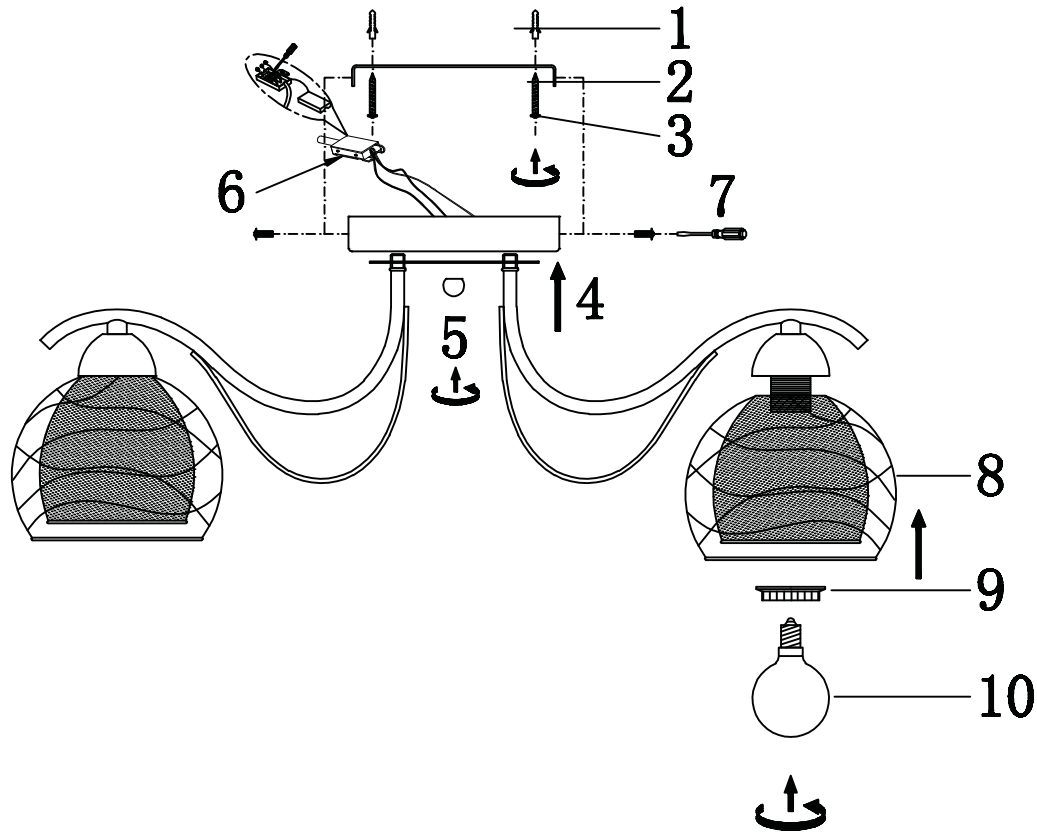

# INSTRUCTION

MODEL: FR5052-CL-08-W

8 x E27 (60W)

FREYA-LIGHT.COM