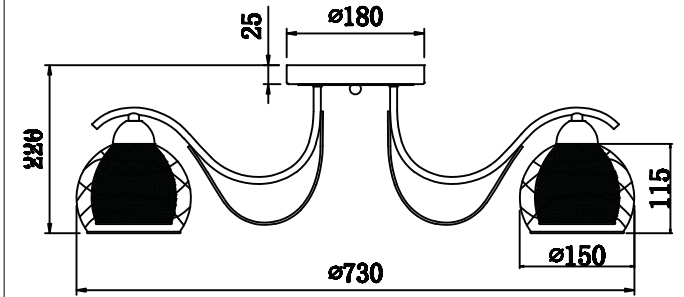

# INSTRUCTION

MODEL: FR5052-CL-08-W

8 x E27 (60W)

FREYA-LIGHT.COM