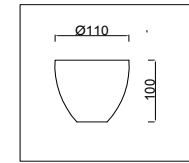

FREYA
TRADITION OF QUALITY

Instruction

FR5080PL-08W

8 x E14 (40W)

Model: FR5080PL-08W
Collection: Modern
Series: New Series 080

Ceiling Lamps