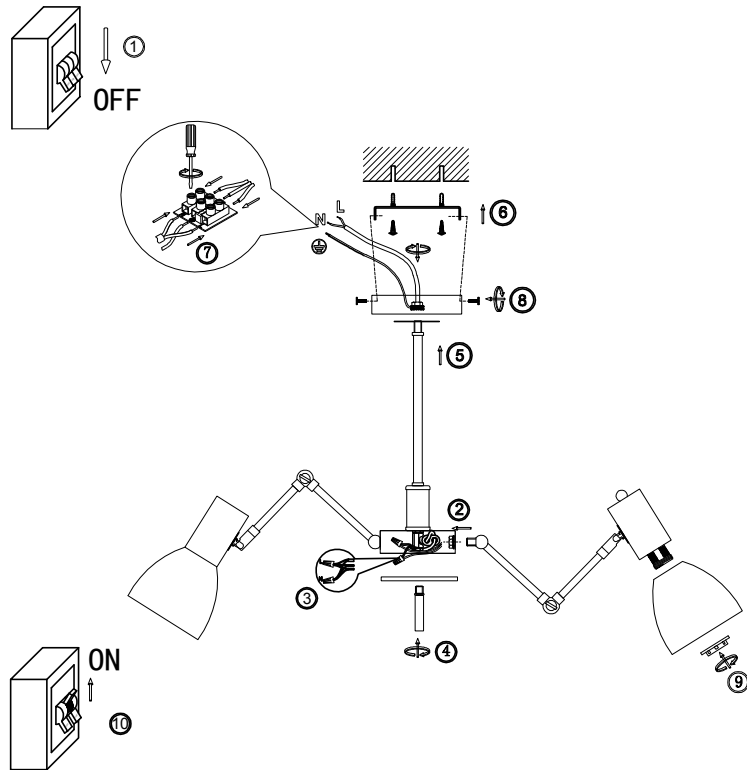

FREYA
TRADITION OF QUALITY

Instruction

FR5080PL-08W

8 x E14 (40W)

Model: FR5080PL-08W
Collection: Modern
Series: New Series 080

Ceiling Lamps