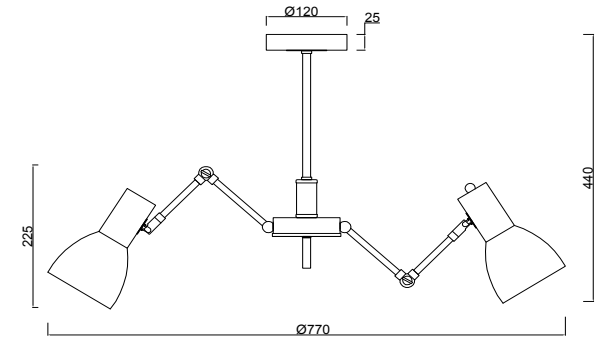

FREYA
TRADITION OF QUALITY

Instruction

FR5080PL-08W

8 x E14 (40W)

Model: FR5080PL-08W
Collection: Modern
Series: New Series 080

Ceiling Lamps