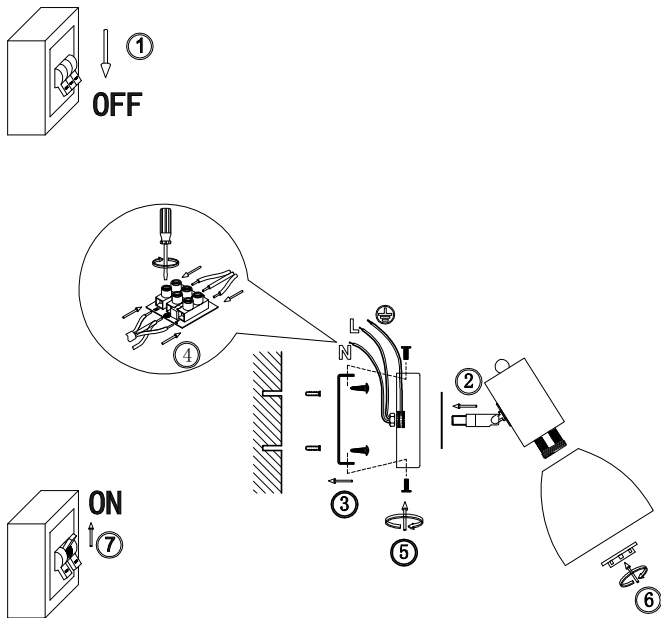

FREYA
TRADITION OF QUALITY

Instruction

FR5080WL-01W

1 x E14 (40W)

Model: FR5080WL-01W
Collection: Modern
Series: New Series 080

Wall Lamps