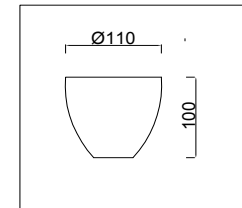

FREYA
TRADITION OF QUALITY

Instruction

FR5080WL-01W

1 x E14 (40W)

Model: FR5080WL-01W
Collection: Modern
Series: New Series 080

Wall Lamps