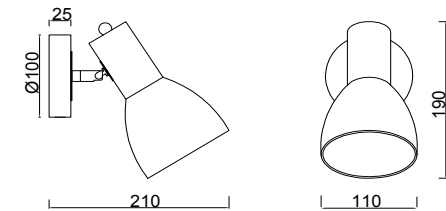

FREYA
TRADITION OF QUALITY

Instruction

FR5080WL-01W

1 x E14 (40W)

Model: FR5080WL-01W
Collection: Modern
Series: New Series 080

Wall Lamps