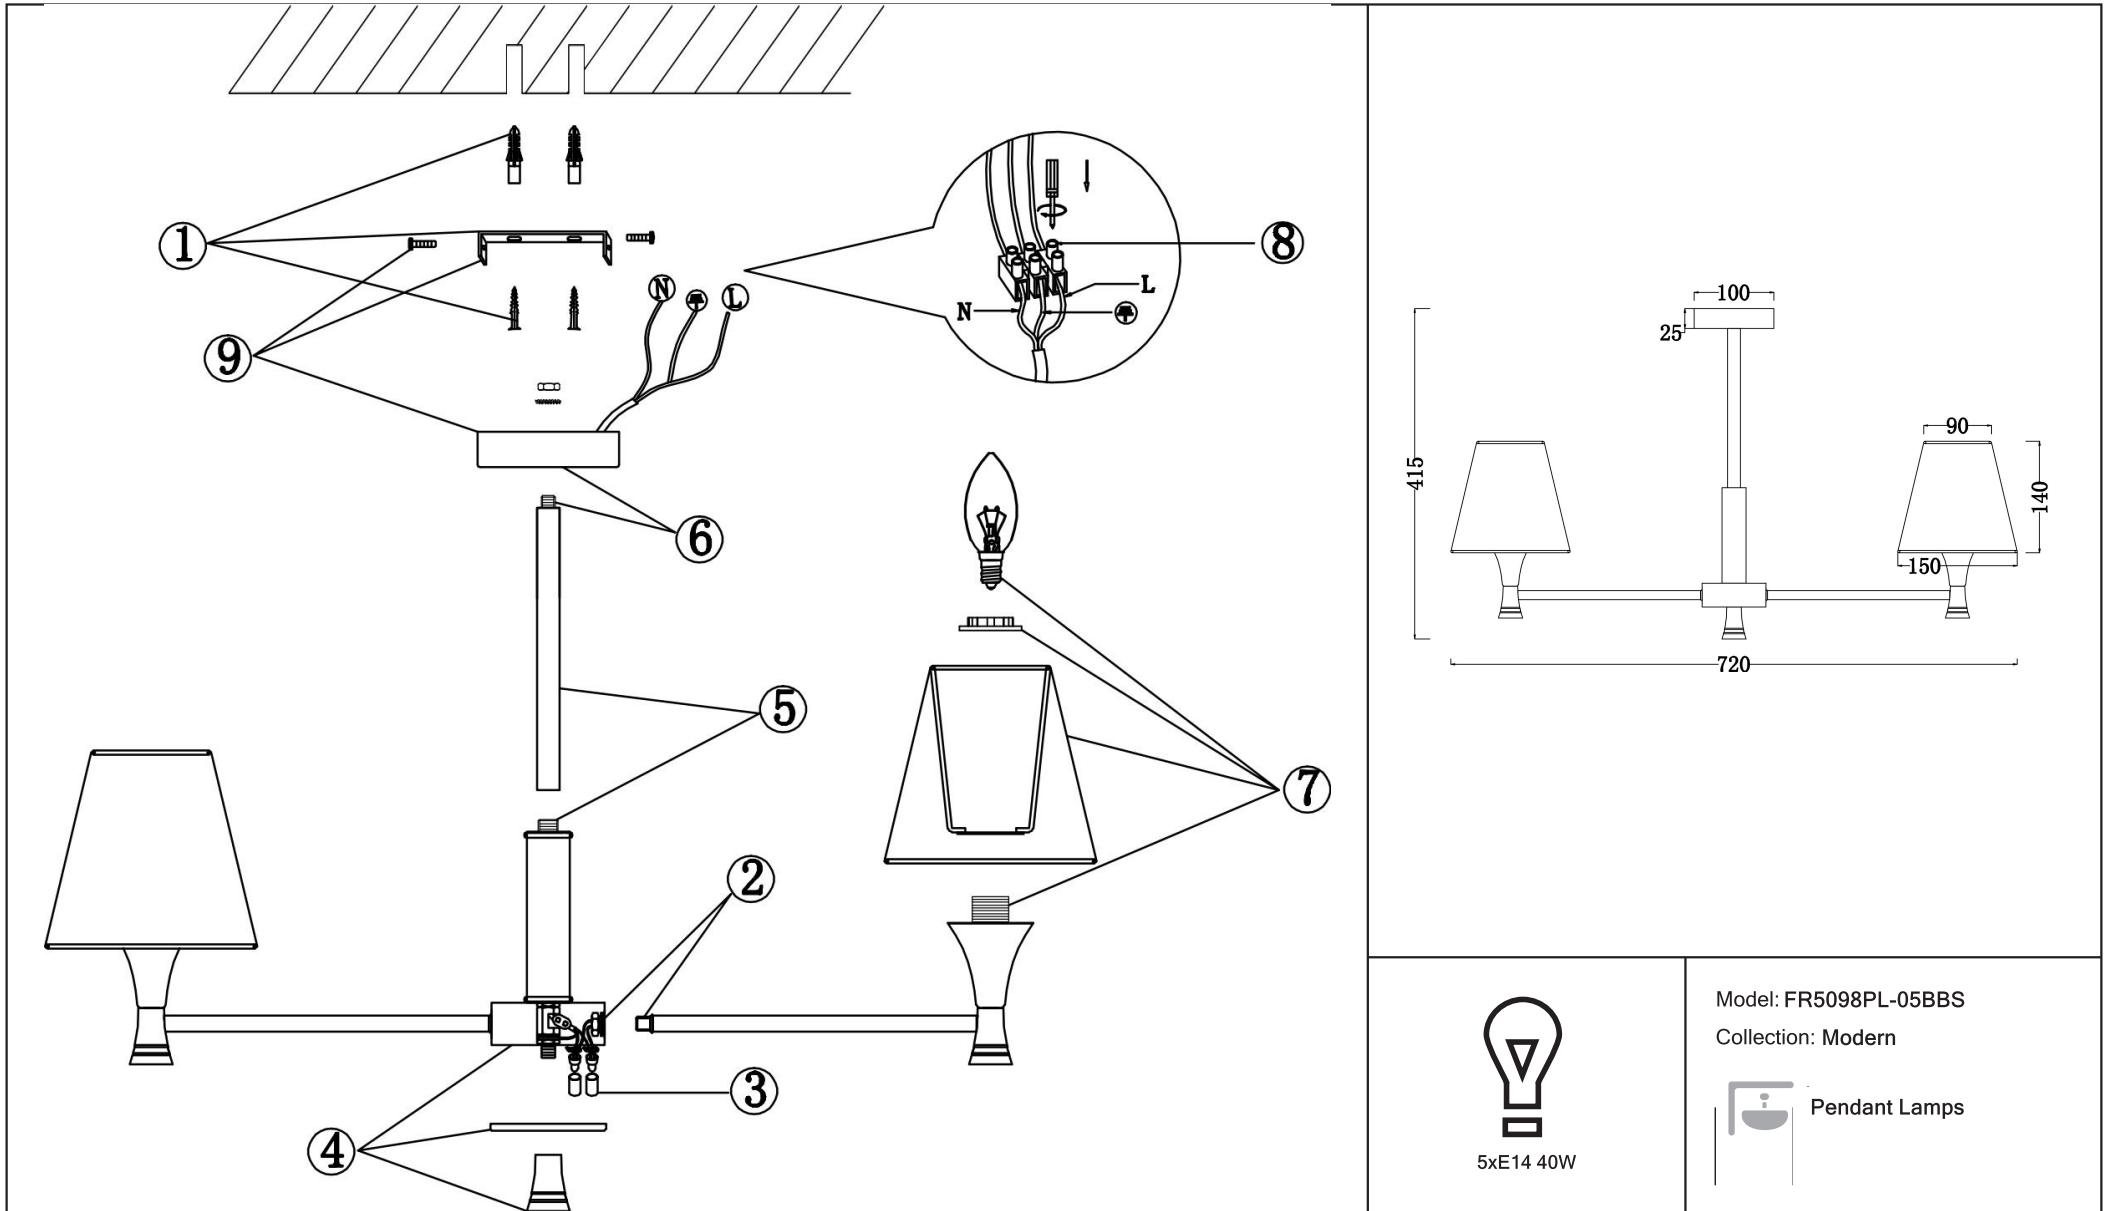

# Instruction

FR5098PL-05BBS

5xE14 40W

Model: FR5098PL-05BBS

Collection: Modern

Pendant Lamps