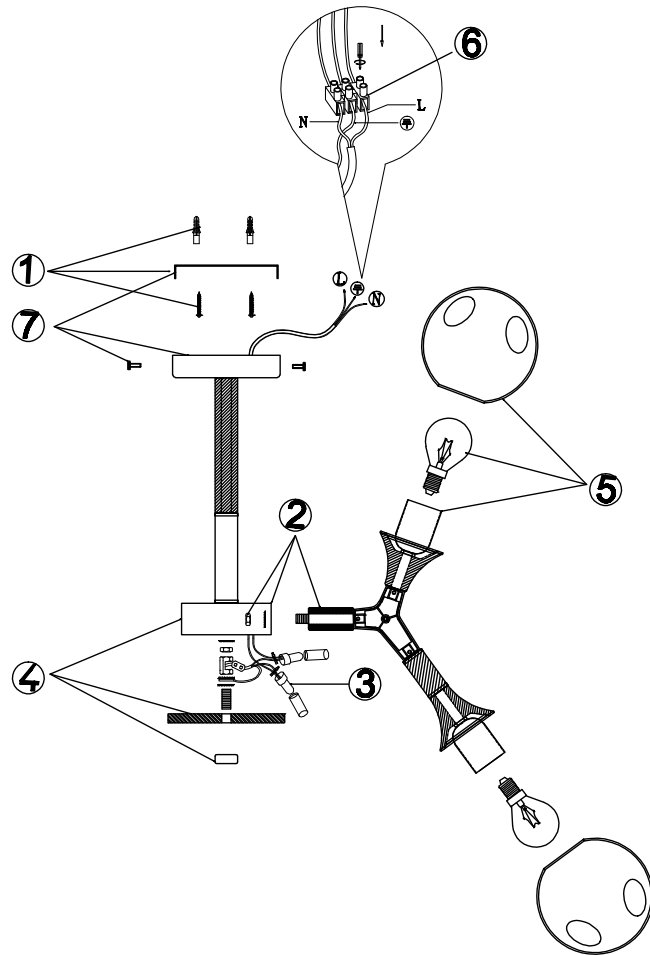

# Instruction

FR5105CL-06W

6 x E27 (60W)

Model: FR5105CL-06W  
Collection: Modern  
Series: New Series 105

Ceiling Lamps