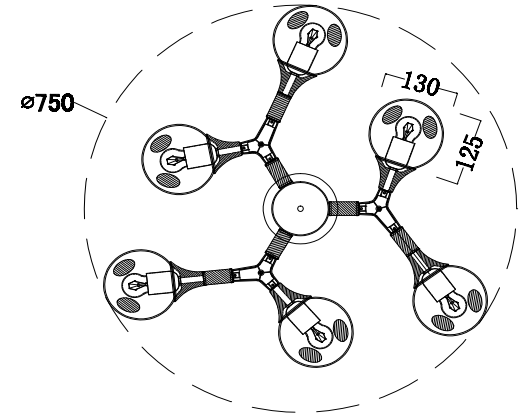

# Instruction

FR5105CL-06W

6 x E27 (60W)

Model: FR5105CL-06W  
Collection: Modern  
Series: New Series 105

Ceiling Lamps