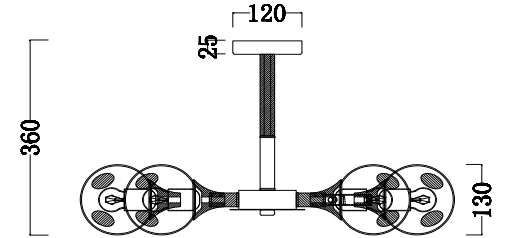

# Instruction

FR5105CL-06W

6 x E27 (60W)

Model: FR5105CL-06W  
Collection: Modern  
Series: New Series 105

Ceiling Lamps