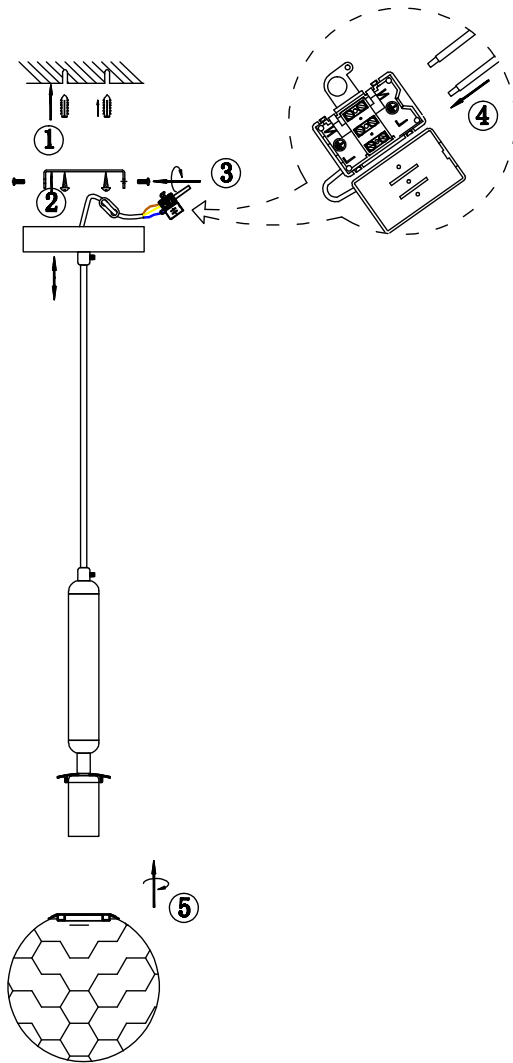

FREYA
TRADITION OF QUALITY

Instruction

FR5122PL-01BS

1 x E14 (40W)

Model: FR5122PL-01BS
Collection: Modern

Pendant Lamps