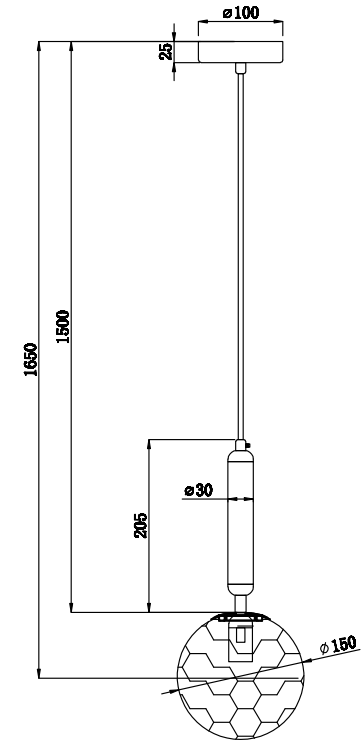

FREYA
TRADITION OF QUALITY

Instruction

FR5122PL-01BS

1 x E14 (40W)

Model: FR5122PL-01BS
Collection: Modern

Pendant Lamps