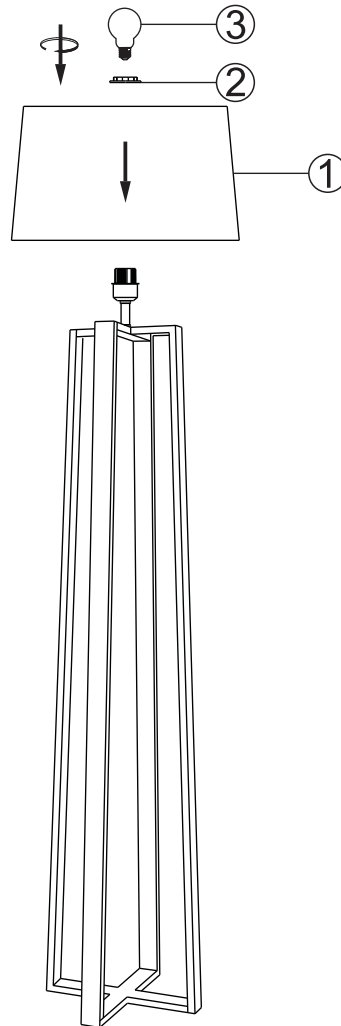

# INSTRUCTION

**MODEL:** FR5134-FL-01-BG

1 X E27 (40W)

FREYA-LIGHT.COM