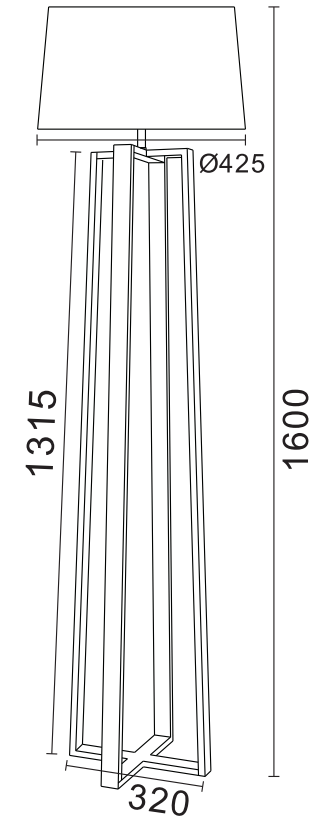

# INSTRUCTION

**MODEL:** FR5134-FL-01-BG

1 X E27 (40W)

FREYA-LIGHT.COM