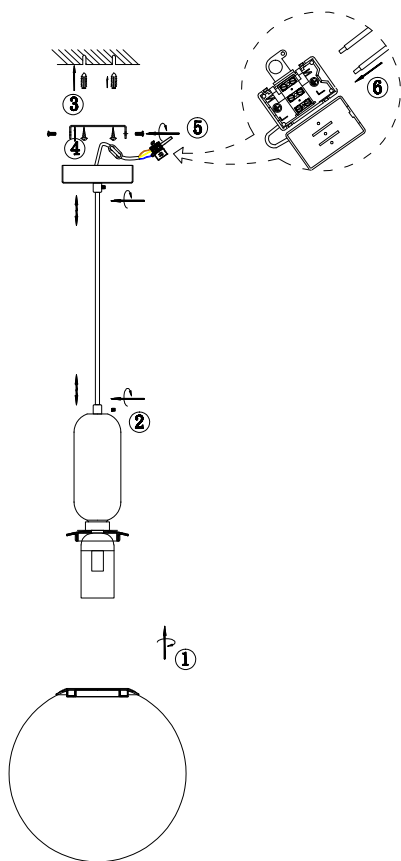

Instruction

FR5137PL-01BS

1 x E14 (40W)

Model: FR5137PL-01BS
Collection: Modern

Pendant Lamps