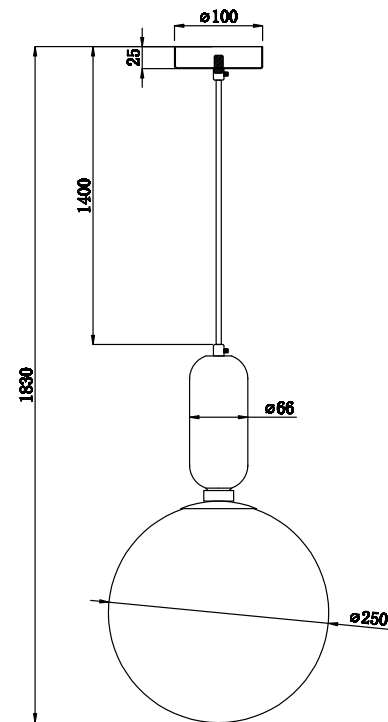

Instruction

FR5137PL-01BS

1 x E14 (40W)

Model: FR5137PL-01BS
Collection: Modern

Pendant Lamps