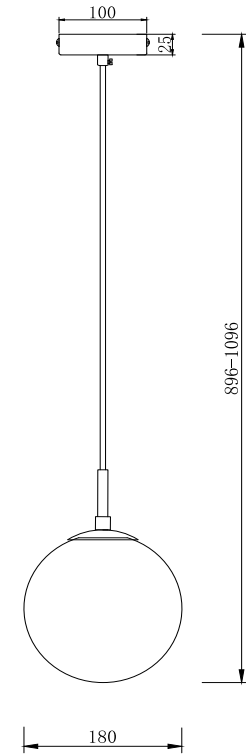

FREYA
TRADITION OF QUALITY

Instruction

FR5140PL-01GB

1 x E27 (40W)

Model: FR5140PL-01GB
Collection: Modern

Pendant Lamps