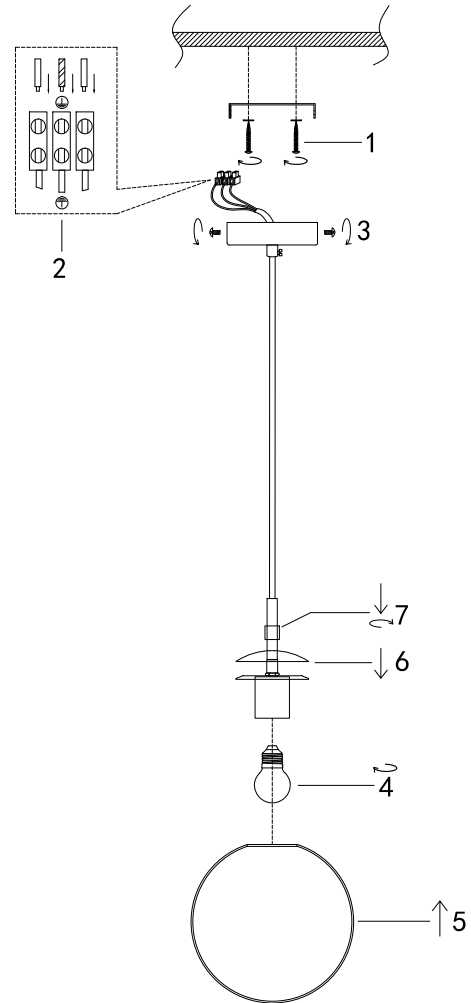

FREYA
TRADITION OF QUALITY

Instruction

FR5140PL-01GB

1 x E27 (40W)

Model: FR5140PL-01GB
Collection: Modern

Pendant Lamps