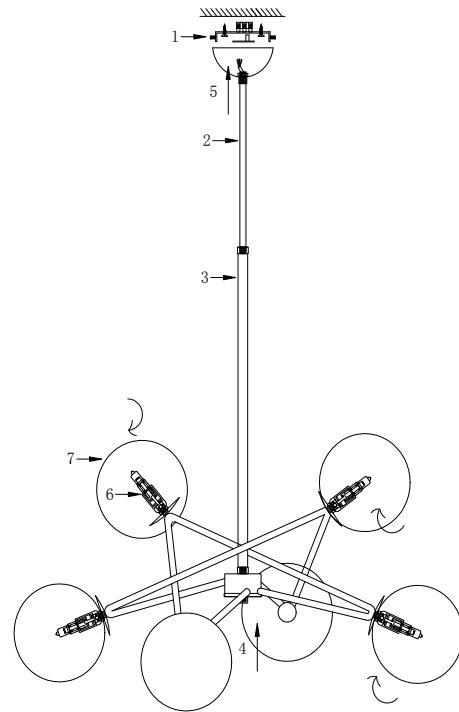

FREYA
TRADITION OF QUALITY

Instruction

FR5144PL-06W

6 x G9 (35W)

Model: FR5144PL-06W
Collection: Modern

Pendant Lamps