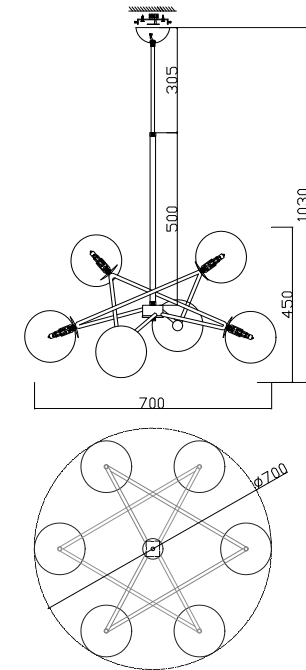

FREYA
TRADITION OF QUALITY

Instruction

FR5144PL-06W

6 x G9 (35W)

Model: FR5144PL-06W
Collection: Modern

Pendant Lamps