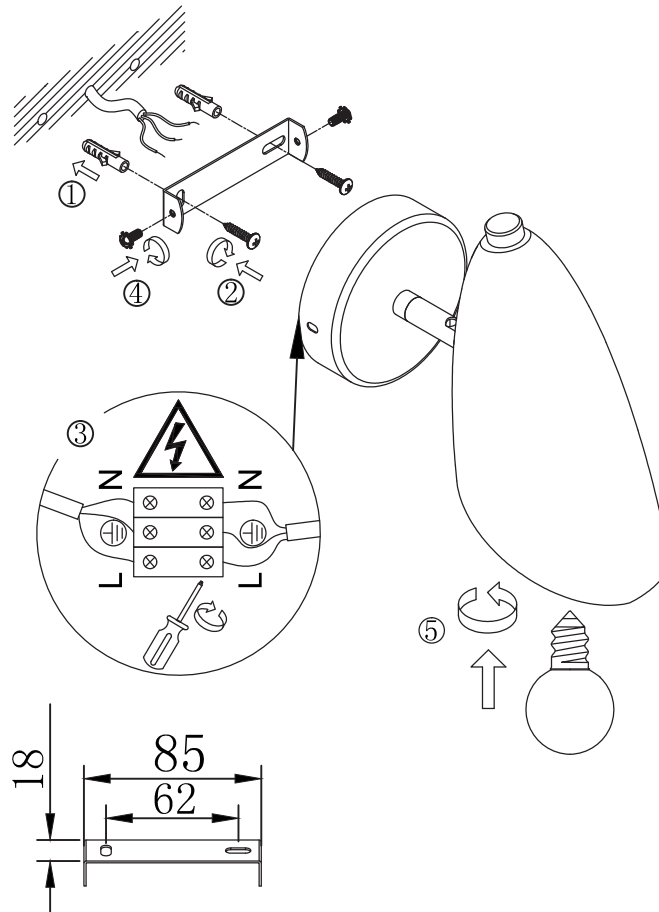

# INSTRUCTION

**MODEL:** FR5852-WL-01-W  
WALL LAMP

1 X E14 (40W)

FREYA-LIGHT.COM