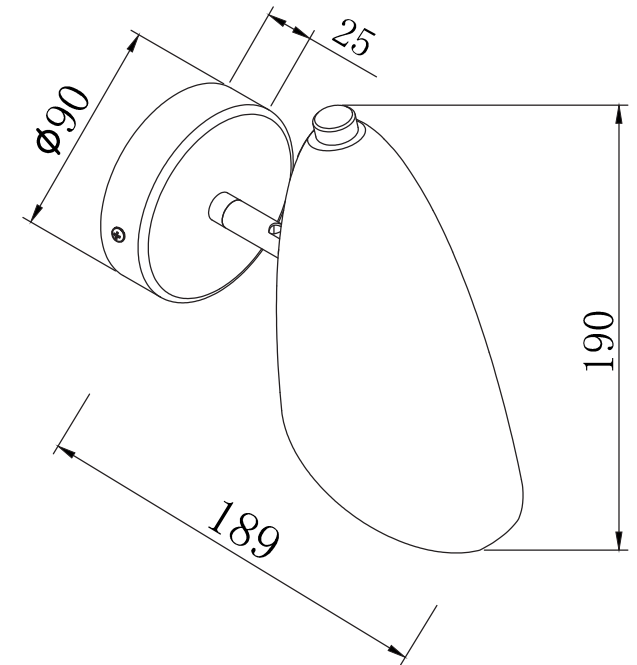

# INSTRUCTION

**MODEL:** FR5852-WL-01-W  
WALL LAMP

1 X E14 (40W)

FREYA-LIGHT.COM