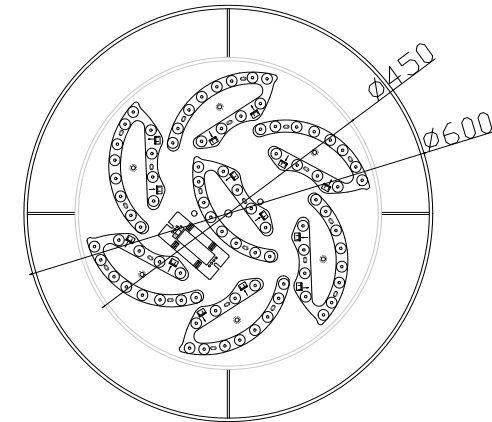

FREYA
TRADITION OF QUALITY

Instruction

FR6005CL-L48G

MAX 48W
1450 Lumen

Model: FR6005CL-L48G

Collection: LED

Ceiling Lamps