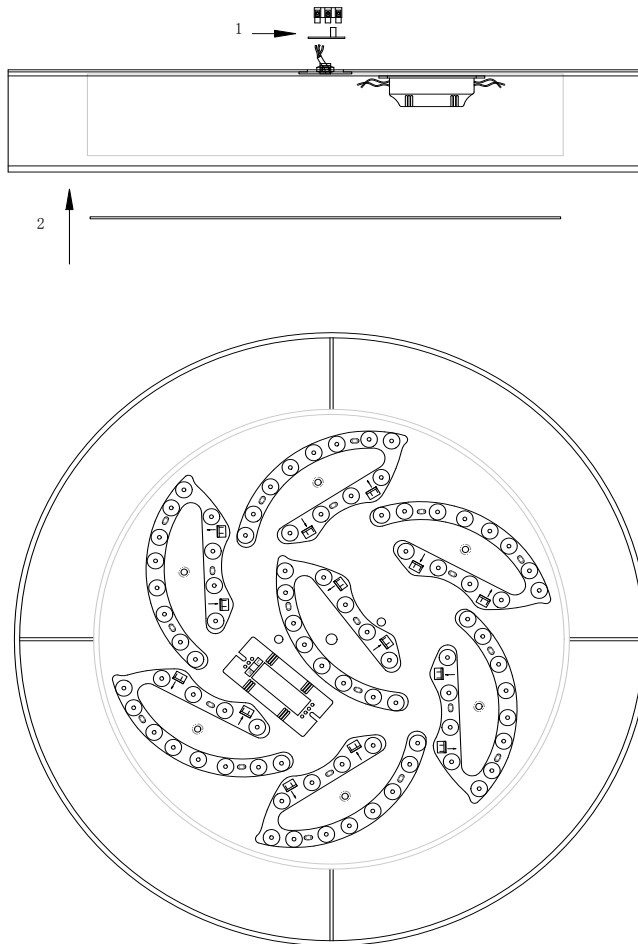

FREYA
TRADITION OF QUALITY

Instruction

FR6005CL-L48G

MAX 48W
1450 Lumen

Model: FR6005CL-L48G

Collection: LED

Ceiling Lamps