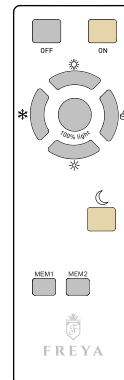

# INSTRUCTION

**MODEL: FR6999-CL-75-W**  
CHANDELIER

Picture 1

Picture 2

Picture 3

Picture 4

MAX 80W  
6000 LUMEN

FREYA-LIGHT.COM