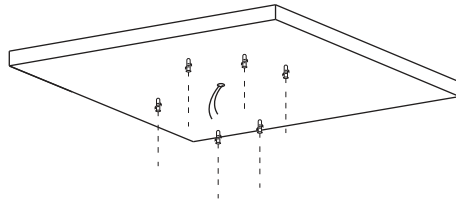

# INSTRUCTION

**MODEL: FR6999-CL-75-W**  
CHANDELIER

Picture 1

Picture 2

Picture 3

Picture 4

MAX 80W  
6000 LUMEN

FREYA-LIGHT.COM