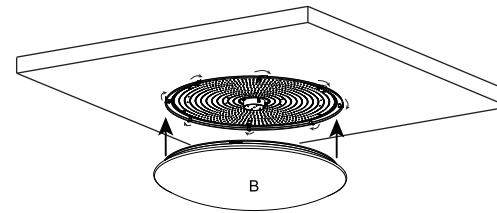

# INSTRUCTION

**MODEL: FR6999-CL-75-W**  
CHANDELIER

Picture 1

Picture 2

Picture 3

Picture 4

MAX 80W  
6000 LUMEN

FREYA-LIGHT.COM