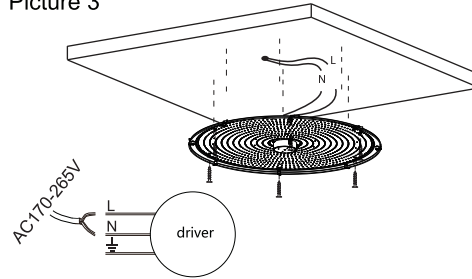

# INSTRUCTION

**MODEL: FR6999-CL-75-W**  
CHANDELIER

Picture 1

Picture 2

Picture 3

Picture 4

MAX 80W  
6000 LUMEN

FREYA-LIGHT.COM