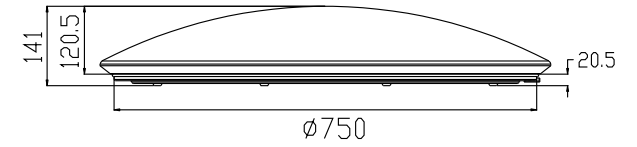

# INSTRUCTION

**MODEL: FR6999-CL-75-W**  
CHANDELIER

Picture 1

Picture 2

Picture 3

Picture 4

MAX 80W  
6000 LUMEN

FREYA-LIGHT.COM