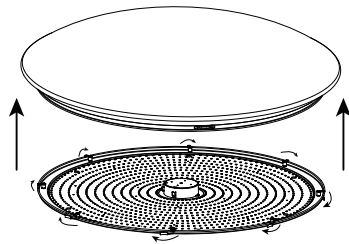

# INSTRUCTION

**MODEL: FR6999-CL-75-W**  
CHANDELIER

Picture 1

Picture 2

Picture 3

Picture 4

MAX 80W  
6000 LUMEN

FREYA-LIGHT.COM