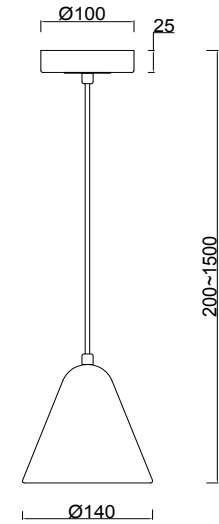

FREYA
TRADITION OF QUALITY

Instruction

FR8001PL-01WG

1 x E14 (40W)

Model: FR8001PL-01WG
Collection: Modern Market

Pendant Lamps