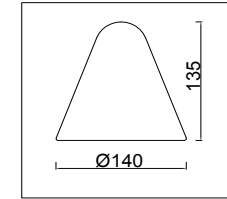

FREYA
TRADITION OF QUALITY

Instruction

FR8001PL-01WG

1 x E14 (40W)

Model: FR8001PL-01WG
Collection: Modern Market

Pendant Lamps