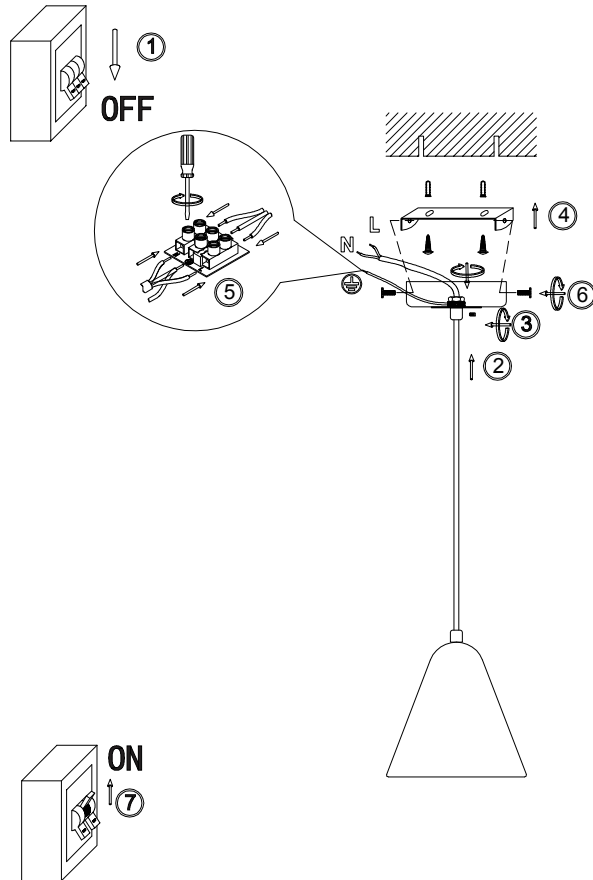

FREYA
TRADITION OF QUALITY

Instruction

FR8001PL-01WG

1 x E14 (40W)

Model: FR8001PL-01WG
Collection: Modern Market

Pendant Lamps