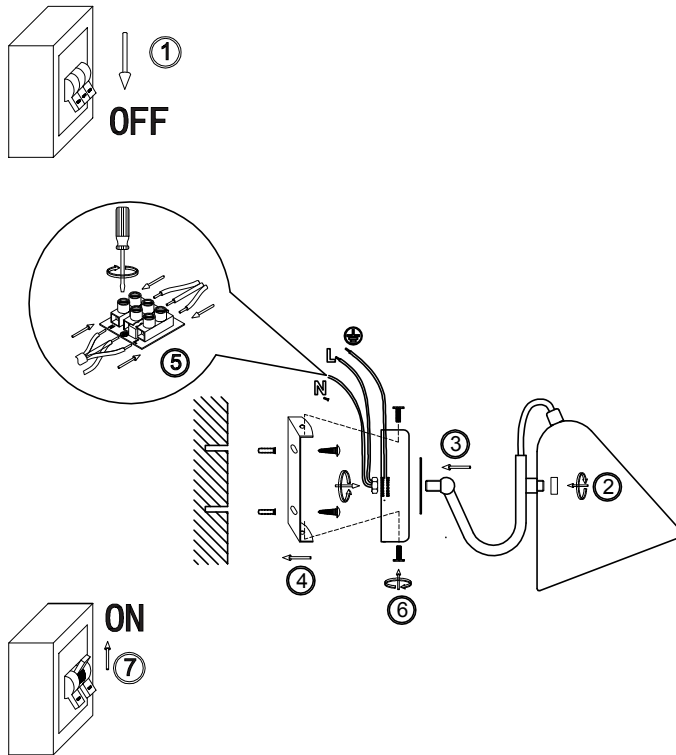

# Instruction

FR8001WL-01WG

1 x E14 (40W)

Model: FR8001WL-01WG  
Collection: Modern Market

Wall Lamps