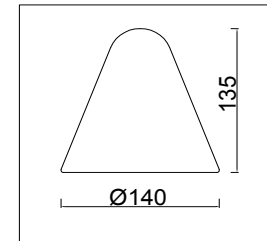

# Instruction

FR8001WL-01WG

1 x E14 (40W)

Model: FR8001WL-01WG  
Collection: Modern Market

Wall Lamps