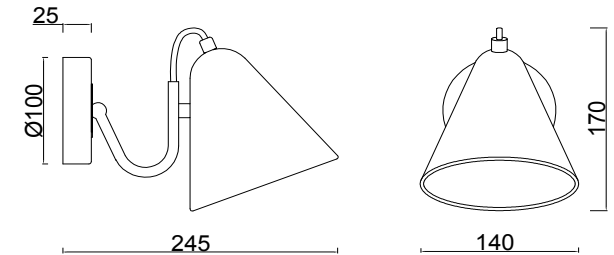

# Instruction

FR8001WL-01WG

1 x E14 (40W)

Model: FR8001WL-01WG  
Collection: Modern Market

Wall Lamps