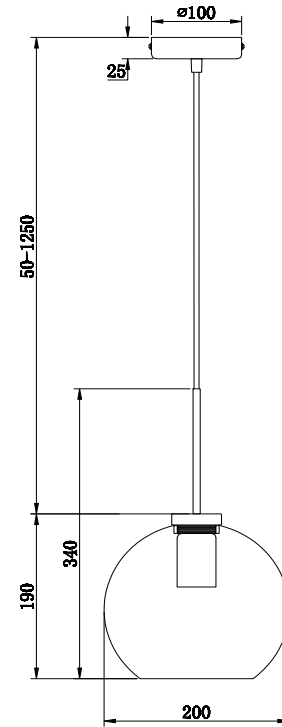

FREYA
TRADITION OF QUALITY

Instruction

FR8002PL-01B

1 x E27 (60W)

Model: FR8002PL-01B
Collection: Modern Market

Pendant Lamps