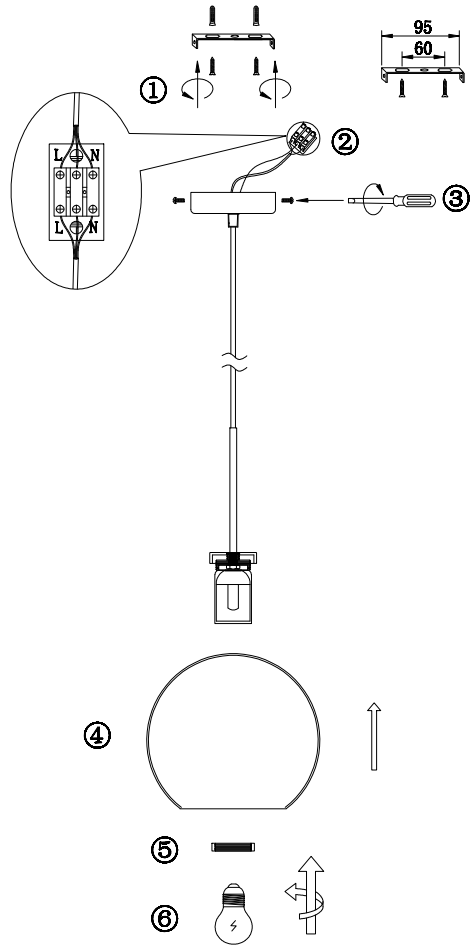

FREYA
TRADITION OF QUALITY

Instruction

FR8002PL-01B

1 x E27 (60W)

Model: FR8002PL-01B
Collection: Modern Market

Pendant Lamps