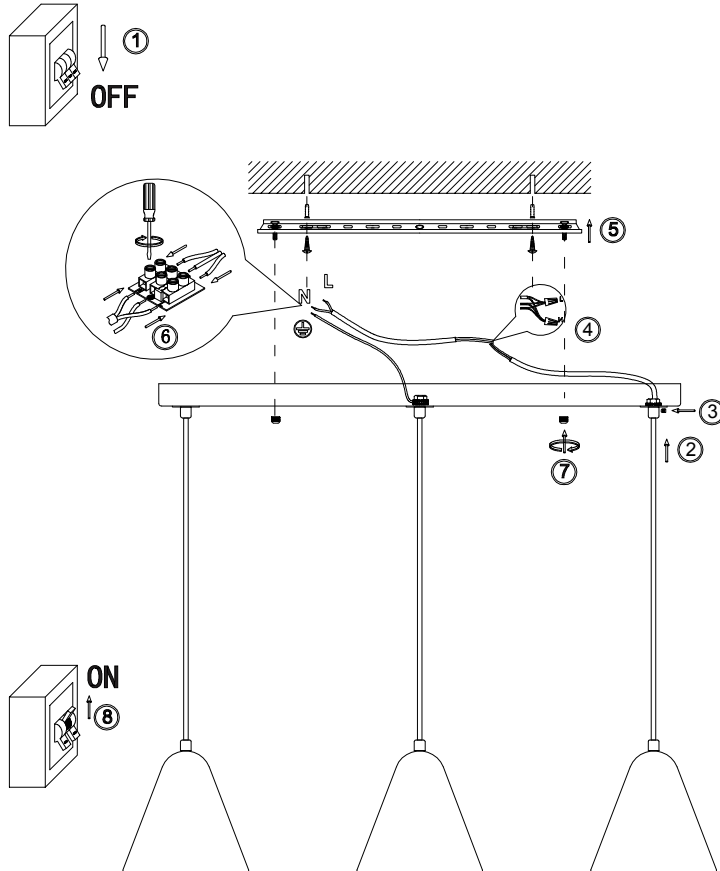

FREYA
TRADITION OF QUALITY

Instruction

FR8004PL-03WG

3 x E14 (40W)

Model: FR8004PL-03WG
Collection: Modern Market

Pendant Lamps