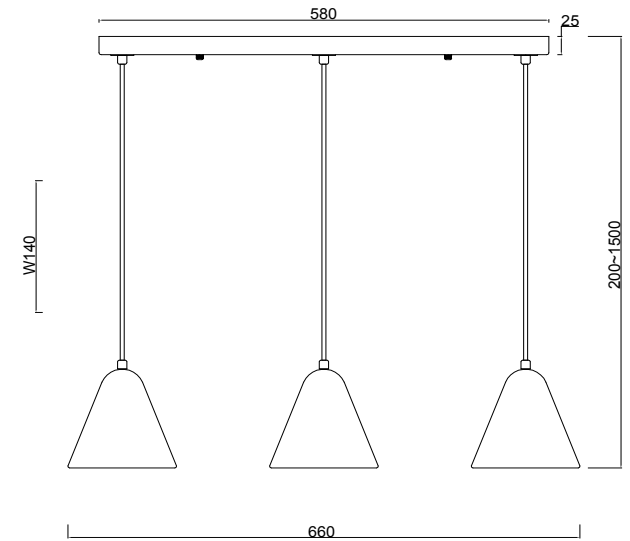

FREYA
TRADITION OF QUALITY

Instruction

FR8004PL-03WG

3 x E14 (40W)

Model: FR8004PL-03WG
Collection: Modern Market

Pendant Lamps