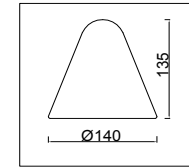

FREYA
TRADITION OF QUALITY

Instruction

FR8004PL-03WG

3 x E14 (40W)

Model: FR8004PL-03WG
Collection: Modern Market

Pendant Lamps