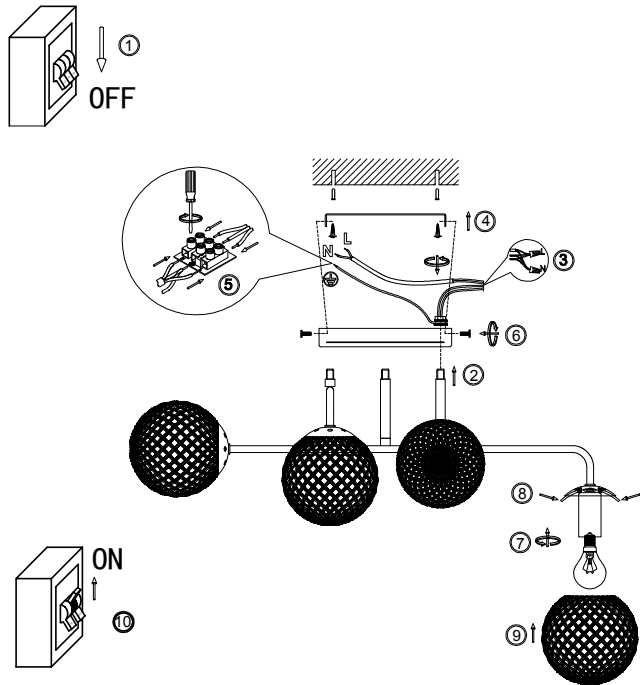

# Instruction

FR8016PL-06BBS

6 x E14 (40W)

Model: FR8016PL-06BBS  
Collection: Modern Market

Ceiling Lamps