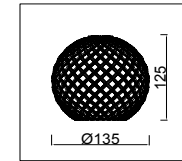

# Instruction

FR8016PL-06BBS

6 x E14 (40W)

Model: FR8016PL-06BBS  
Collection: Modern Market

Ceiling Lamps