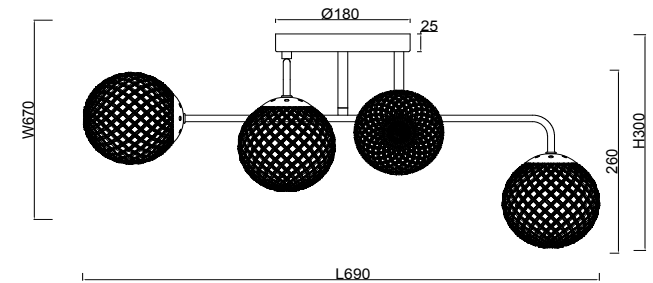

# Instruction

FR8016PL-06BBS

6 x E14 (40W)

Model: FR8016PL-06BBS  
Collection: Modern Market

Ceiling Lamps