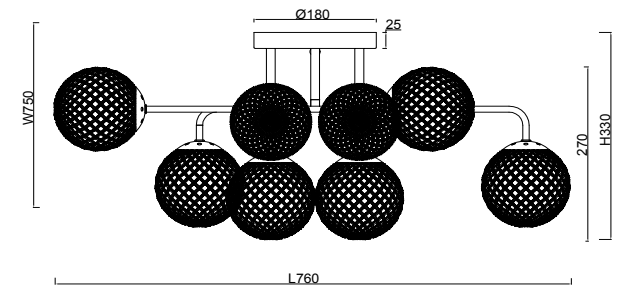

FREYA
TRADITION OF QUALITY

Instruction

FR8016PL-08BBS

8 x E14 (40W)

Model: FR8016PL-08BBS
Collection: Modern Market

Ceiling Lamps