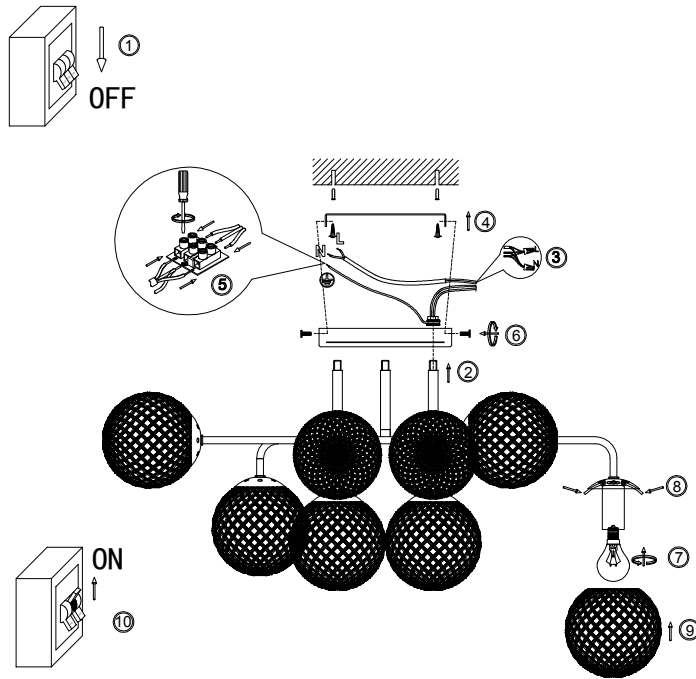

FREYA
TRADITION OF QUALITY

Instruction

FR8016PL-08BBS

8 x E14 (40W)

Model: FR8016PL-08BBS
Collection: Modern Market

Ceiling Lamps