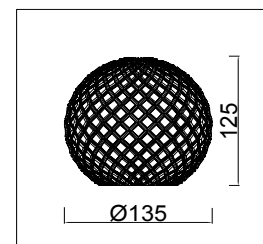

Instruction

FR8016WL-01BBS

1 x E14 (40W)

Model: FR8016WL-01BBS
Collection: Modern Market

Wall Lamps