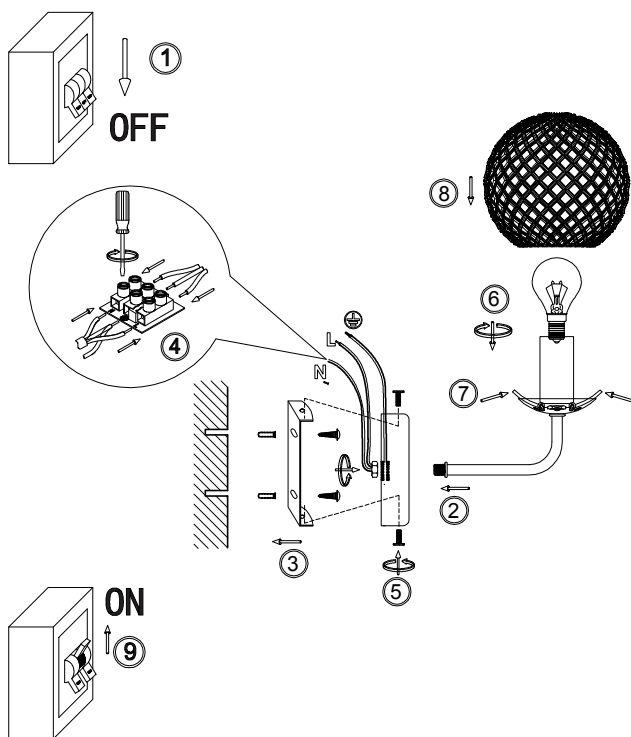

Instruction

FR8016WL-01BBS

1 x E14 (40W)

Model: FR8016WL-01BBS
Collection: Modern Market

Wall Lamps