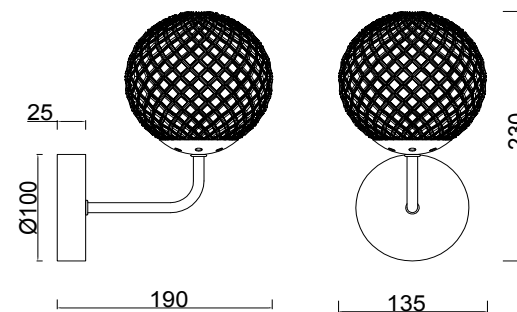

Instruction

FR8016WL-01BBS

1 x E14 (40W)

Model: FR8016WL-01BBS
Collection: Modern Market

Wall Lamps