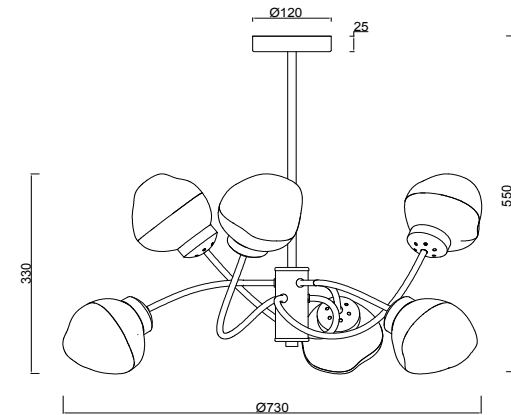

FREYA
TRADITION OF QUALITY

Instruction

FR8017PL-06MG

6 x E14 (40W)

Model: FR8017PL-06MG
Collection: Modern Market

Ceiling Lamps