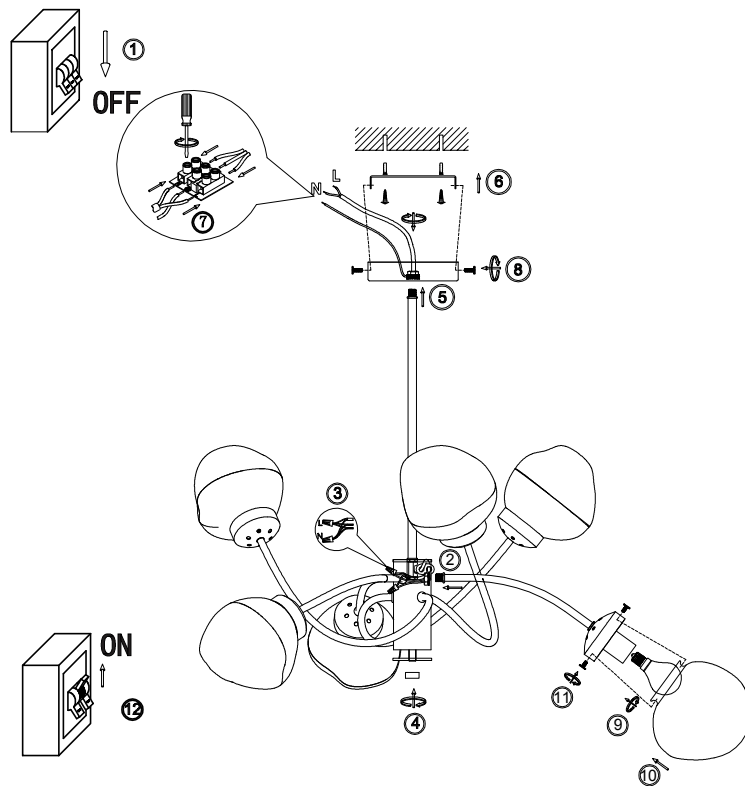

FREYA
TRADITION OF QUALITY

Instruction

FR8017PL-06MG

6 x E14 (40W)

Model: FR8017PL-06MG
Collection: Modern Market

Ceiling Lamps