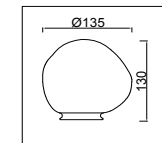

FREYA
TRADITION OF QUALITY

Instruction

FR8017PL-06MG

6 x E14 (40W)

Model: FR8017PL-06MG
Collection: Modern Market

Ceiling Lamps