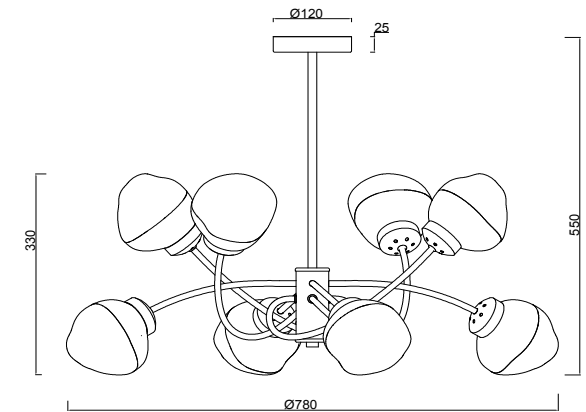

FREYA
TRADITION OF QUALITY

Instruction

FR8017PL-08MG

8 x E14 (40W)

Model: FR8017PL-08MG
Collection: Modern Market

Ceiling Lamps