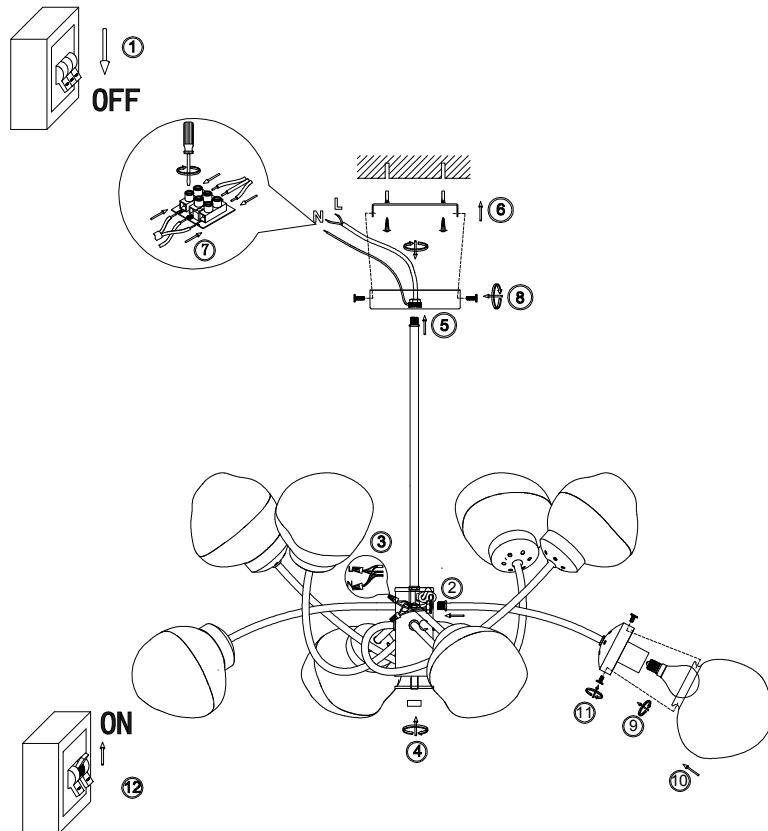

FREYA
TRADITION OF QUALITY

Instruction

FR8017PL-08MG

8 x E14 (40W)

Model: FR8017PL-08MG
Collection: Modern Market

Ceiling Lamps