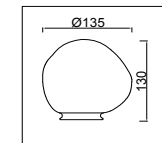

FREYA
TRADITION OF QUALITY

Instruction

FR8017PL-08MG

8 x E14 (40W)

Model: FR8017PL-08MG
Collection: Modern Market

Ceiling Lamps