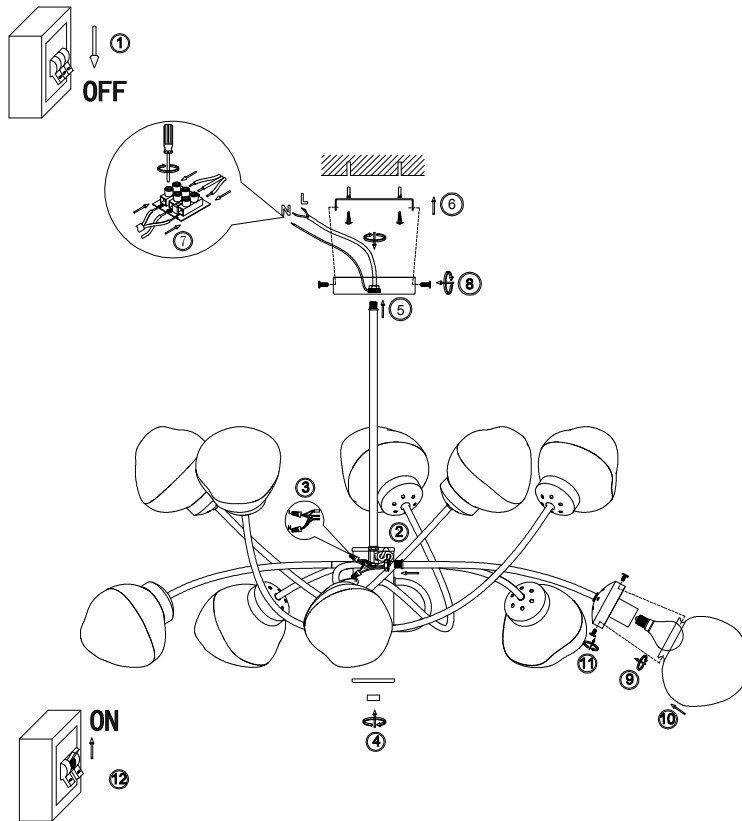

FREYA
TRADITION OF QUALITY

Instruction

FR8017PL-10MG

10 x E14 (40W)

Model: FR8017PL-10MG
Collection: Modern Market

Ceiling Lamps