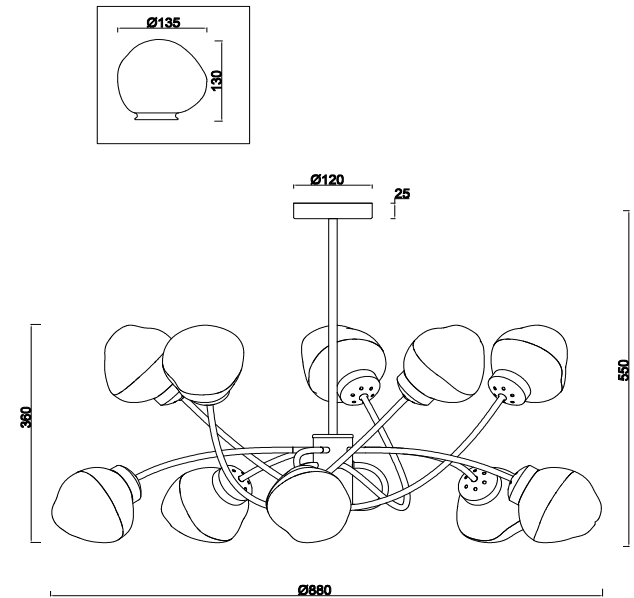

FREYA
TRADITION OF QUALITY

Instruction

FR8017PL-10MG

10 x E14 (40W)

Model: FR8017PL-10MG
Collection: Modern Market

Ceiling Lamps