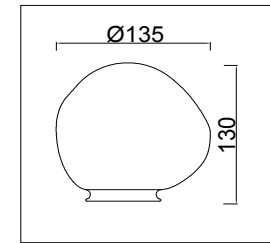

FREYA
TRADITION OF QUALITY

Instruction

FR8017WL-01MG

1 x E14 (40W)

Model: FR8017WL-01MG
Collection: Modern Market

Wall Lamps