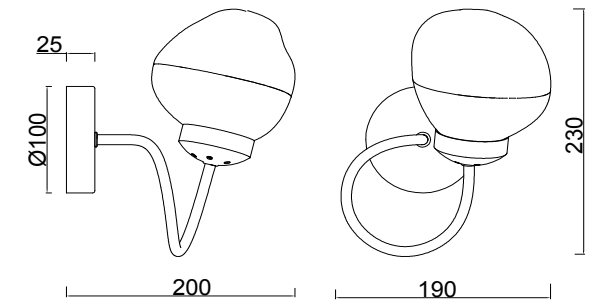

FREYA
TRADITION OF QUALITY

Instruction

FR8017WL-01MG

1 x E14 (40W)

Model: FR8017WL-01MG
Collection: Modern Market

Wall Lamps