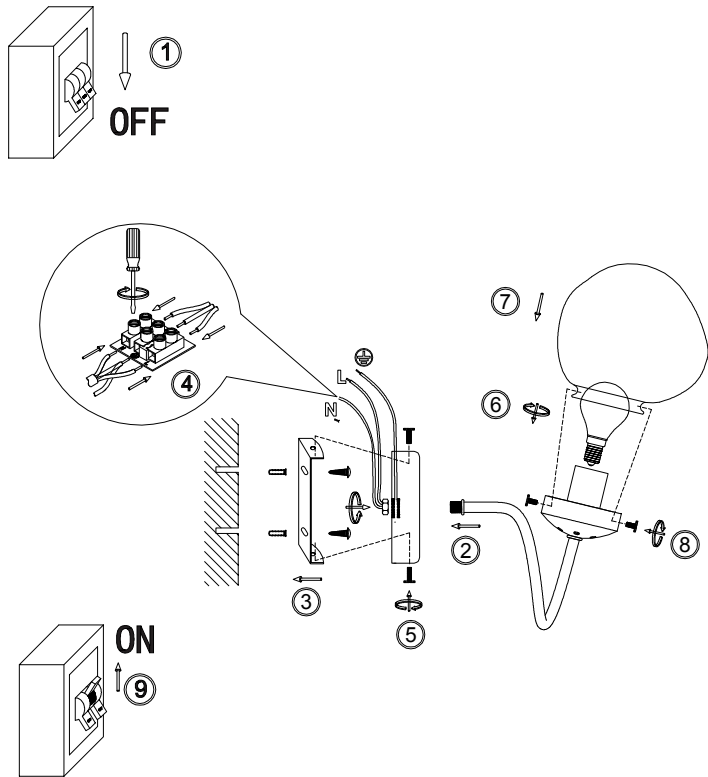

FREYA
TRADITION OF QUALITY

Instruction

FR8017WL-01MG

1 x E14 (40W)

Model: FR8017WL-01MG
Collection: Modern Market

Wall Lamps