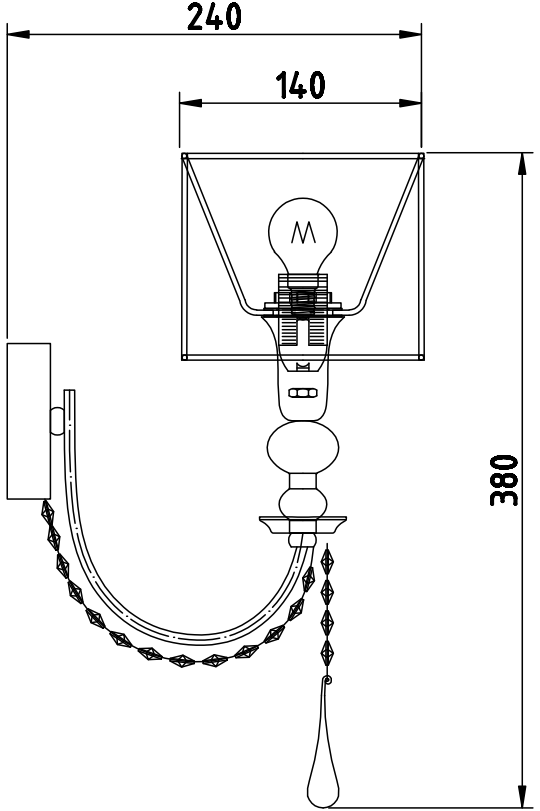

Instruction

Collection: House
Series: Beince
Model: H018-WL-01-NG
Wall Lamps

A=1
B=3
C=2

 - Wall Lamps

1 x E14 (40w)

MAYTONI
DECORATIVE LIGHTING
www.maytoni.de