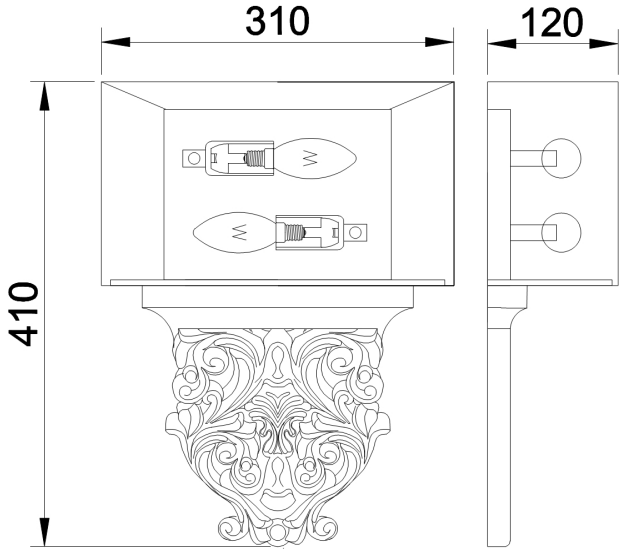

Instruction

Collection: HOUSE
Series: CIPRESSO
Model: H034-WL-02-R
Wall

- Wall

2 x E14 (40W)

MAYTONI
DECORATIVE LIGHTING

www.maytoni.de