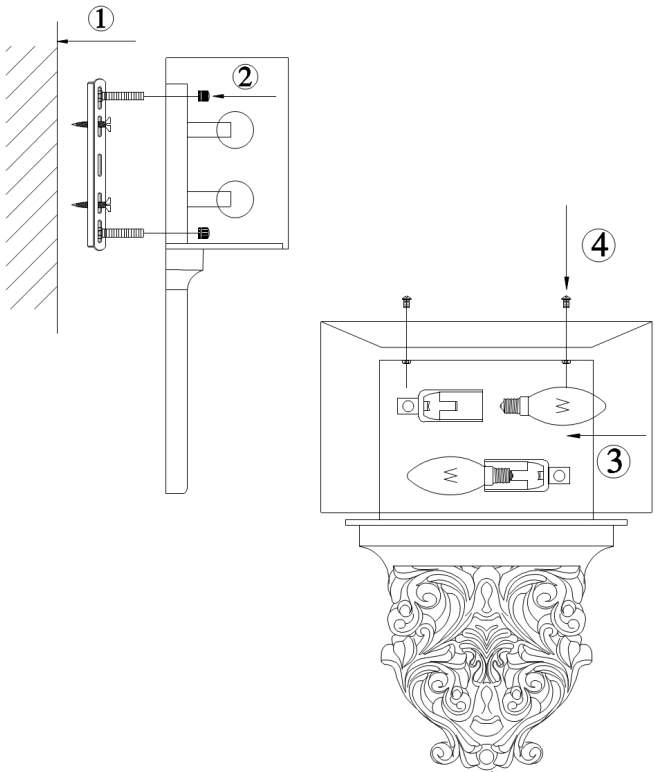

Instruction

Collection: HOUSE
Series: CIPRESSO
Model: H034-WL-02-R
Wall

- Wall

2 x E14 (40W)

MAYTONI
DECORATIVE LIGHTING

www.maytoni.de