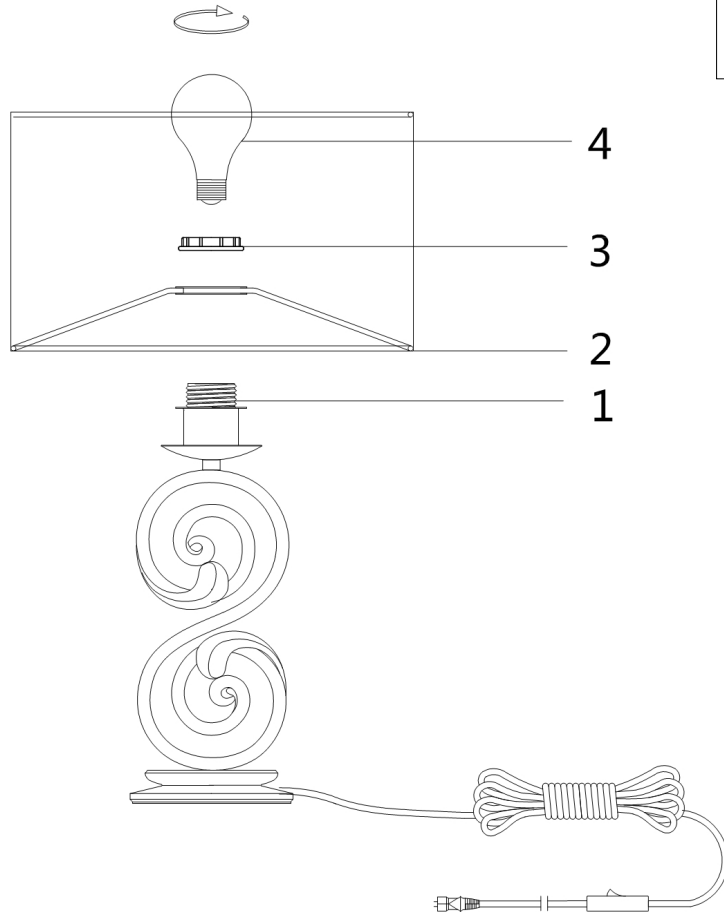

Instruction

Collection: HOUSE
Series: LANTANA
Model: H300-01-G
Mobile

- Mobile

1 x E27 (60W)

MAYTONI
DECORATIVE LIGHTING

www.maytoni.de