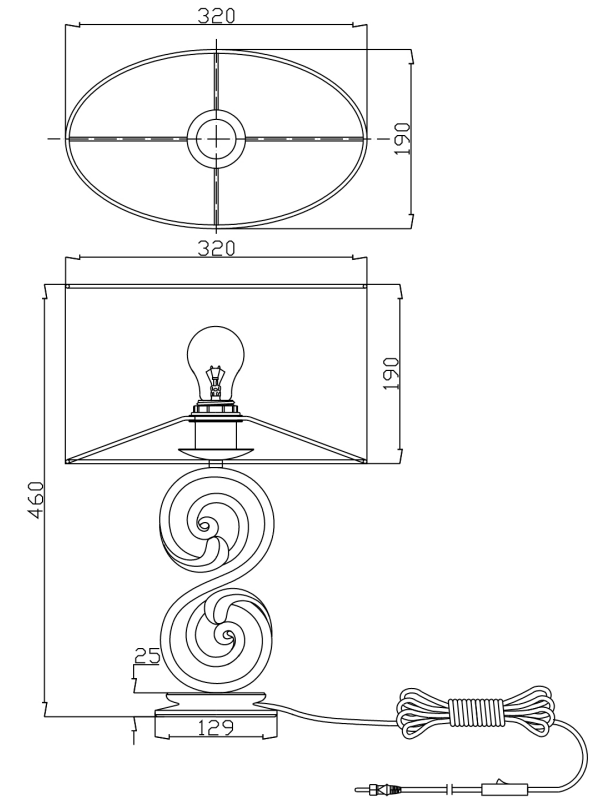

Instruction

Collection: HOUSE
Series: LANTANA
Model: H300-01-G
Mobile

- Mobile

1 x E27 (60W)

MAYTONI
DECORATIVE LIGHTING

www.maytoni.de