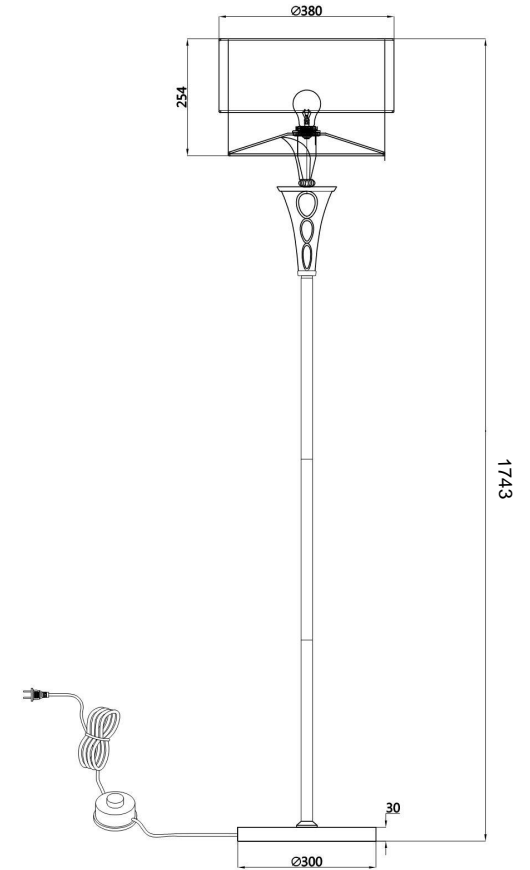

Instruction

Collection: HOUSE
Series: LILLIAN
Model: H311-FL-01-G
Mobile

- Mobile

1 x E27 (100W)

MAYTONI
DECORATIVE LIGHTING

www.maytoni.de