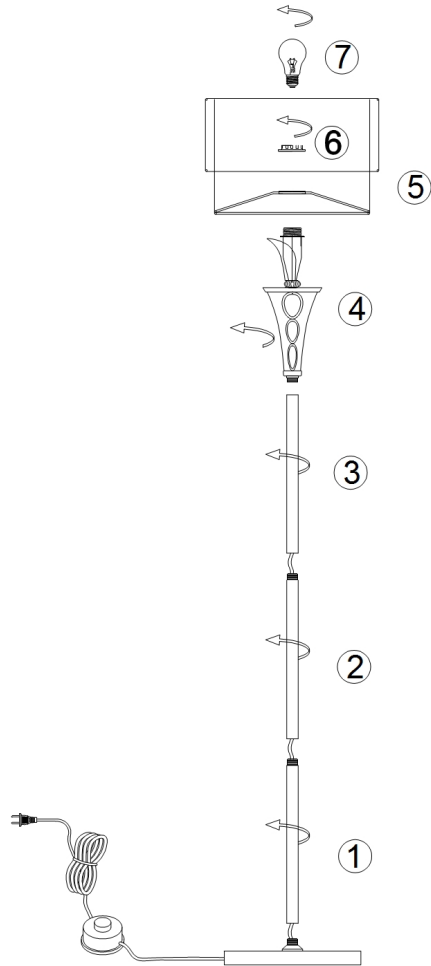

Instruction

Collection: HOUSE
Series: LILLIAN
Model: H311-FL-01-G
Mobile

- Mobile

1 x E27 (100W)

MAYTONI
DECORATIVE LIGHTING

www.maytoni.de