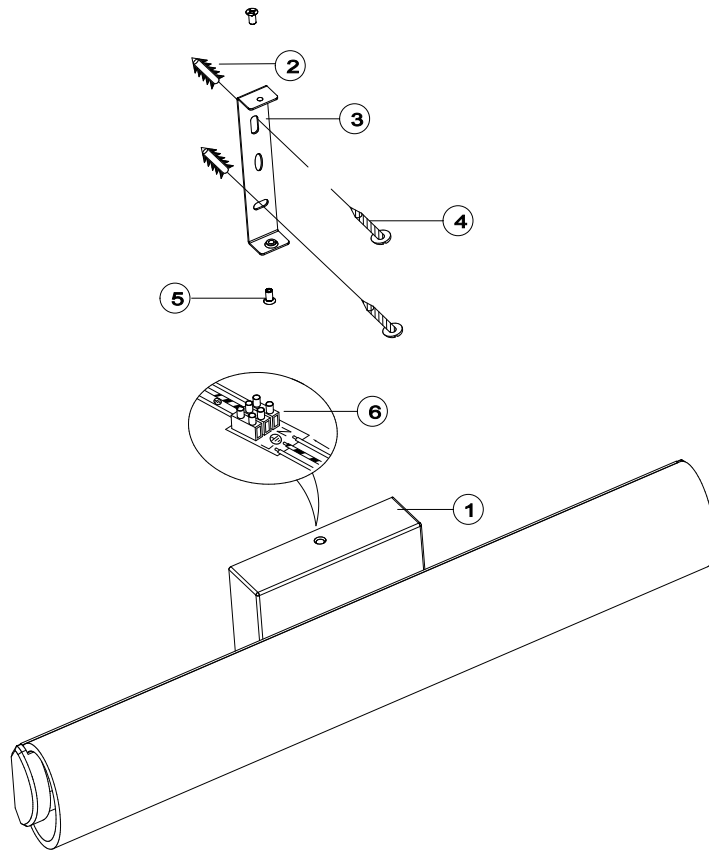

Instruction

MIR073WL-L14CH4K

MAX 14W
900 Lumen

Model: MIR073WL-L14CH4K
Collection: Mirror

Wall Lamps