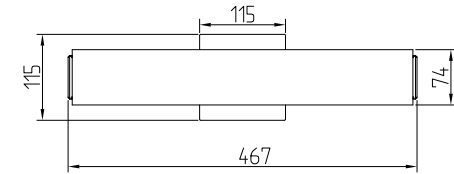

Instruction

MIR073WL-L14CH4K

MAX 14W
900 Lumen

Model: MIR073WL-L14CH4K
Collection: Mirror

Wall Lamps