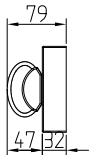

Instruction

MIR073WL-L14CH4K

MAX 14W
900 Lumen

Model: MIR073WL-L14CH4K
Collection: Mirror

Wall Lamps