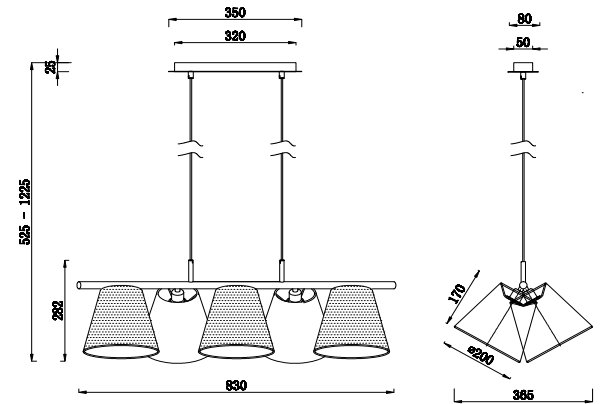

Instruction

MOD009PL-05N

5 x E14 (40W)

Model: MOD009PL-05N
Collection: Modern
Series: Tarrasa

Ceiling Lamps