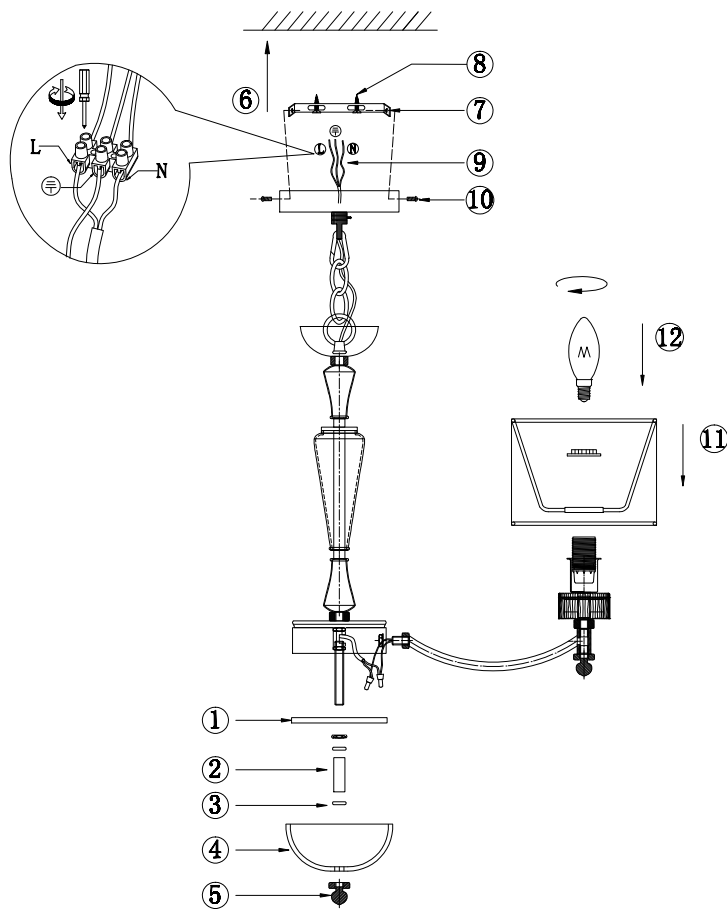

# Instruction

MOD014CL-06N

6 x E14 (40W)

Model: MOD014CL-06N  
Collection: Modern  
Series: Alicante

Ceiling Lamps