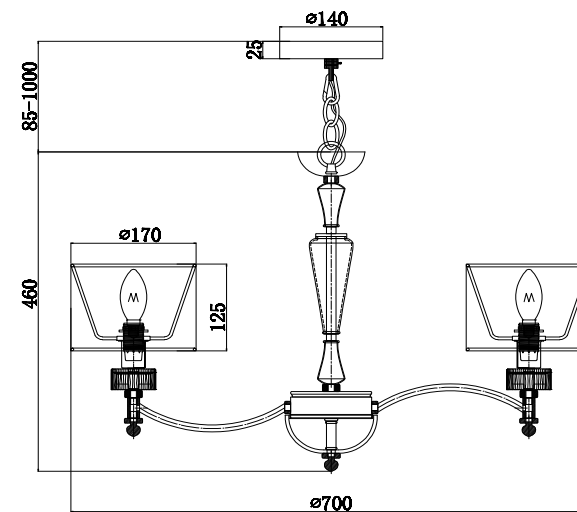

# Instruction

MOD014CL-06N

6 x E14 (40W)

Model: MOD014CL-06N  
Collection: Modern  
Series: Alicante

Ceiling Lamps