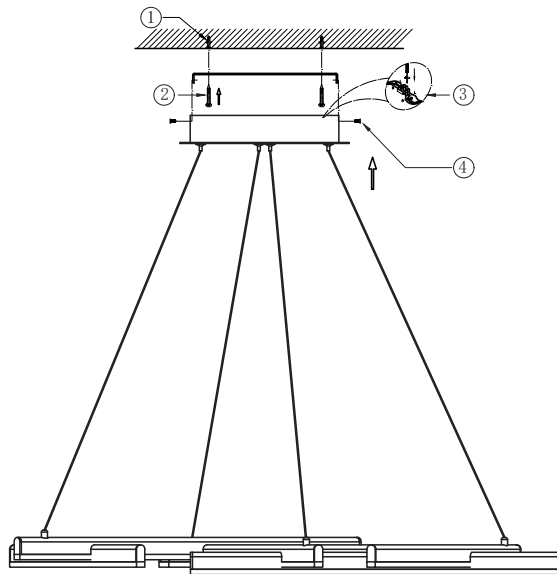

Instruction

MOD016PL-L75B4K

MAX 75W
3000 Lumen

Model: MOD016PL-L75B4K
Collection: Technical
Series: Line

Pendant Lamps