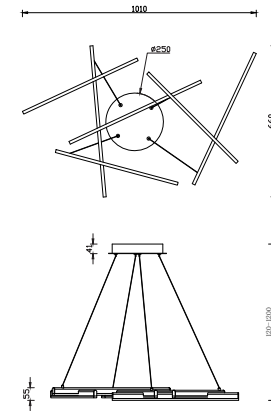

Instruction

MOD016PL-L75B4K

MAX 75W
3000 Lumen

Model: MOD016PL-L75B4K
Collection: Technical
Series: Line

Pendant Lamps