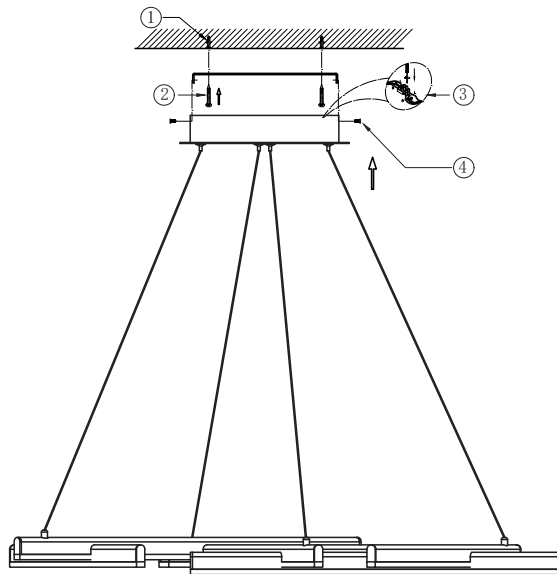

Instruction

MOD016PL-L75W4K

MAX 75W
3000 Lumen

Model: MOD016PL-L75W4K
Collection: Technical
Series: Line

Pendant Lamps