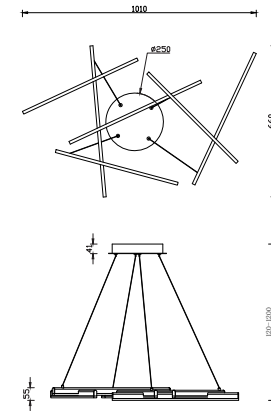

Instruction

MOD016PL-L75W4K

MAX 75W
3000 Lumen

Model: MOD016PL-L75W4K
Collection: Technical
Series: Line

Pendant Lamps