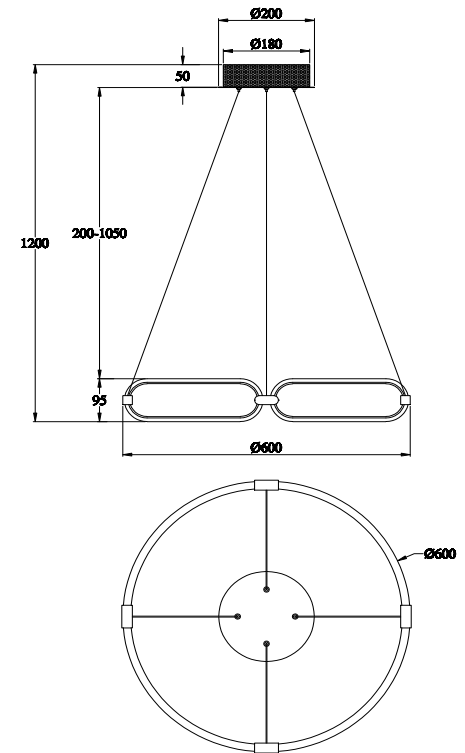

Instruction

MOD017PL-L50N

MAX 50W
3500 Lumen

Model: MOD017PL-L50N
Collection: Modern
Series: Chain

Pendant Lamps