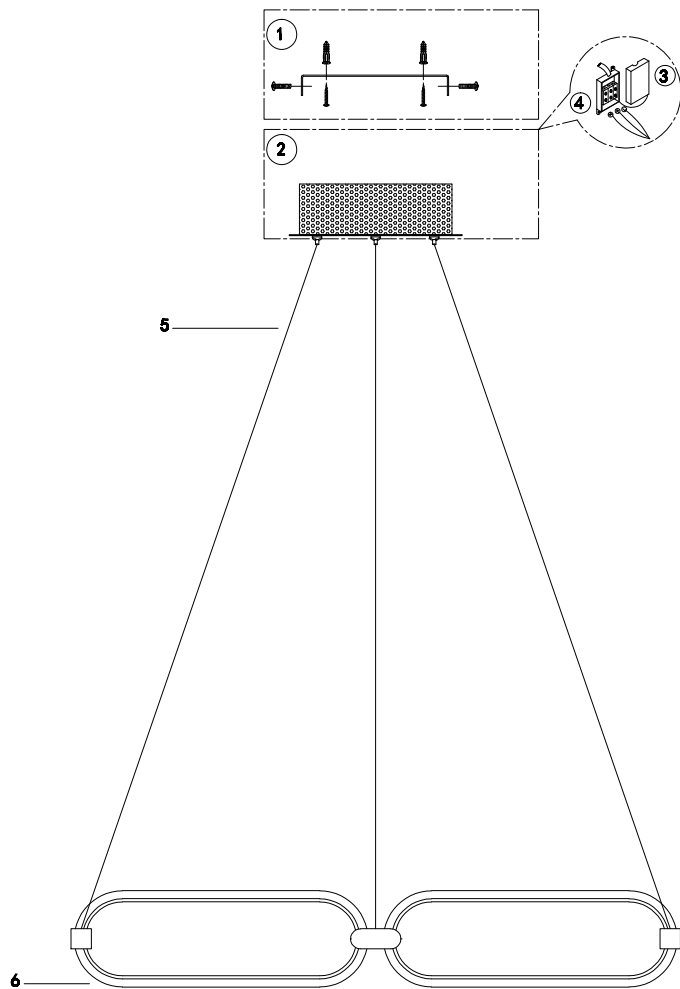

Instruction

MOD017PL-L50N

MAX 50W
3500 Lumen

Model: MOD017PL-L50N
Collection: Modern
Series: Chain

Pendant Lamps